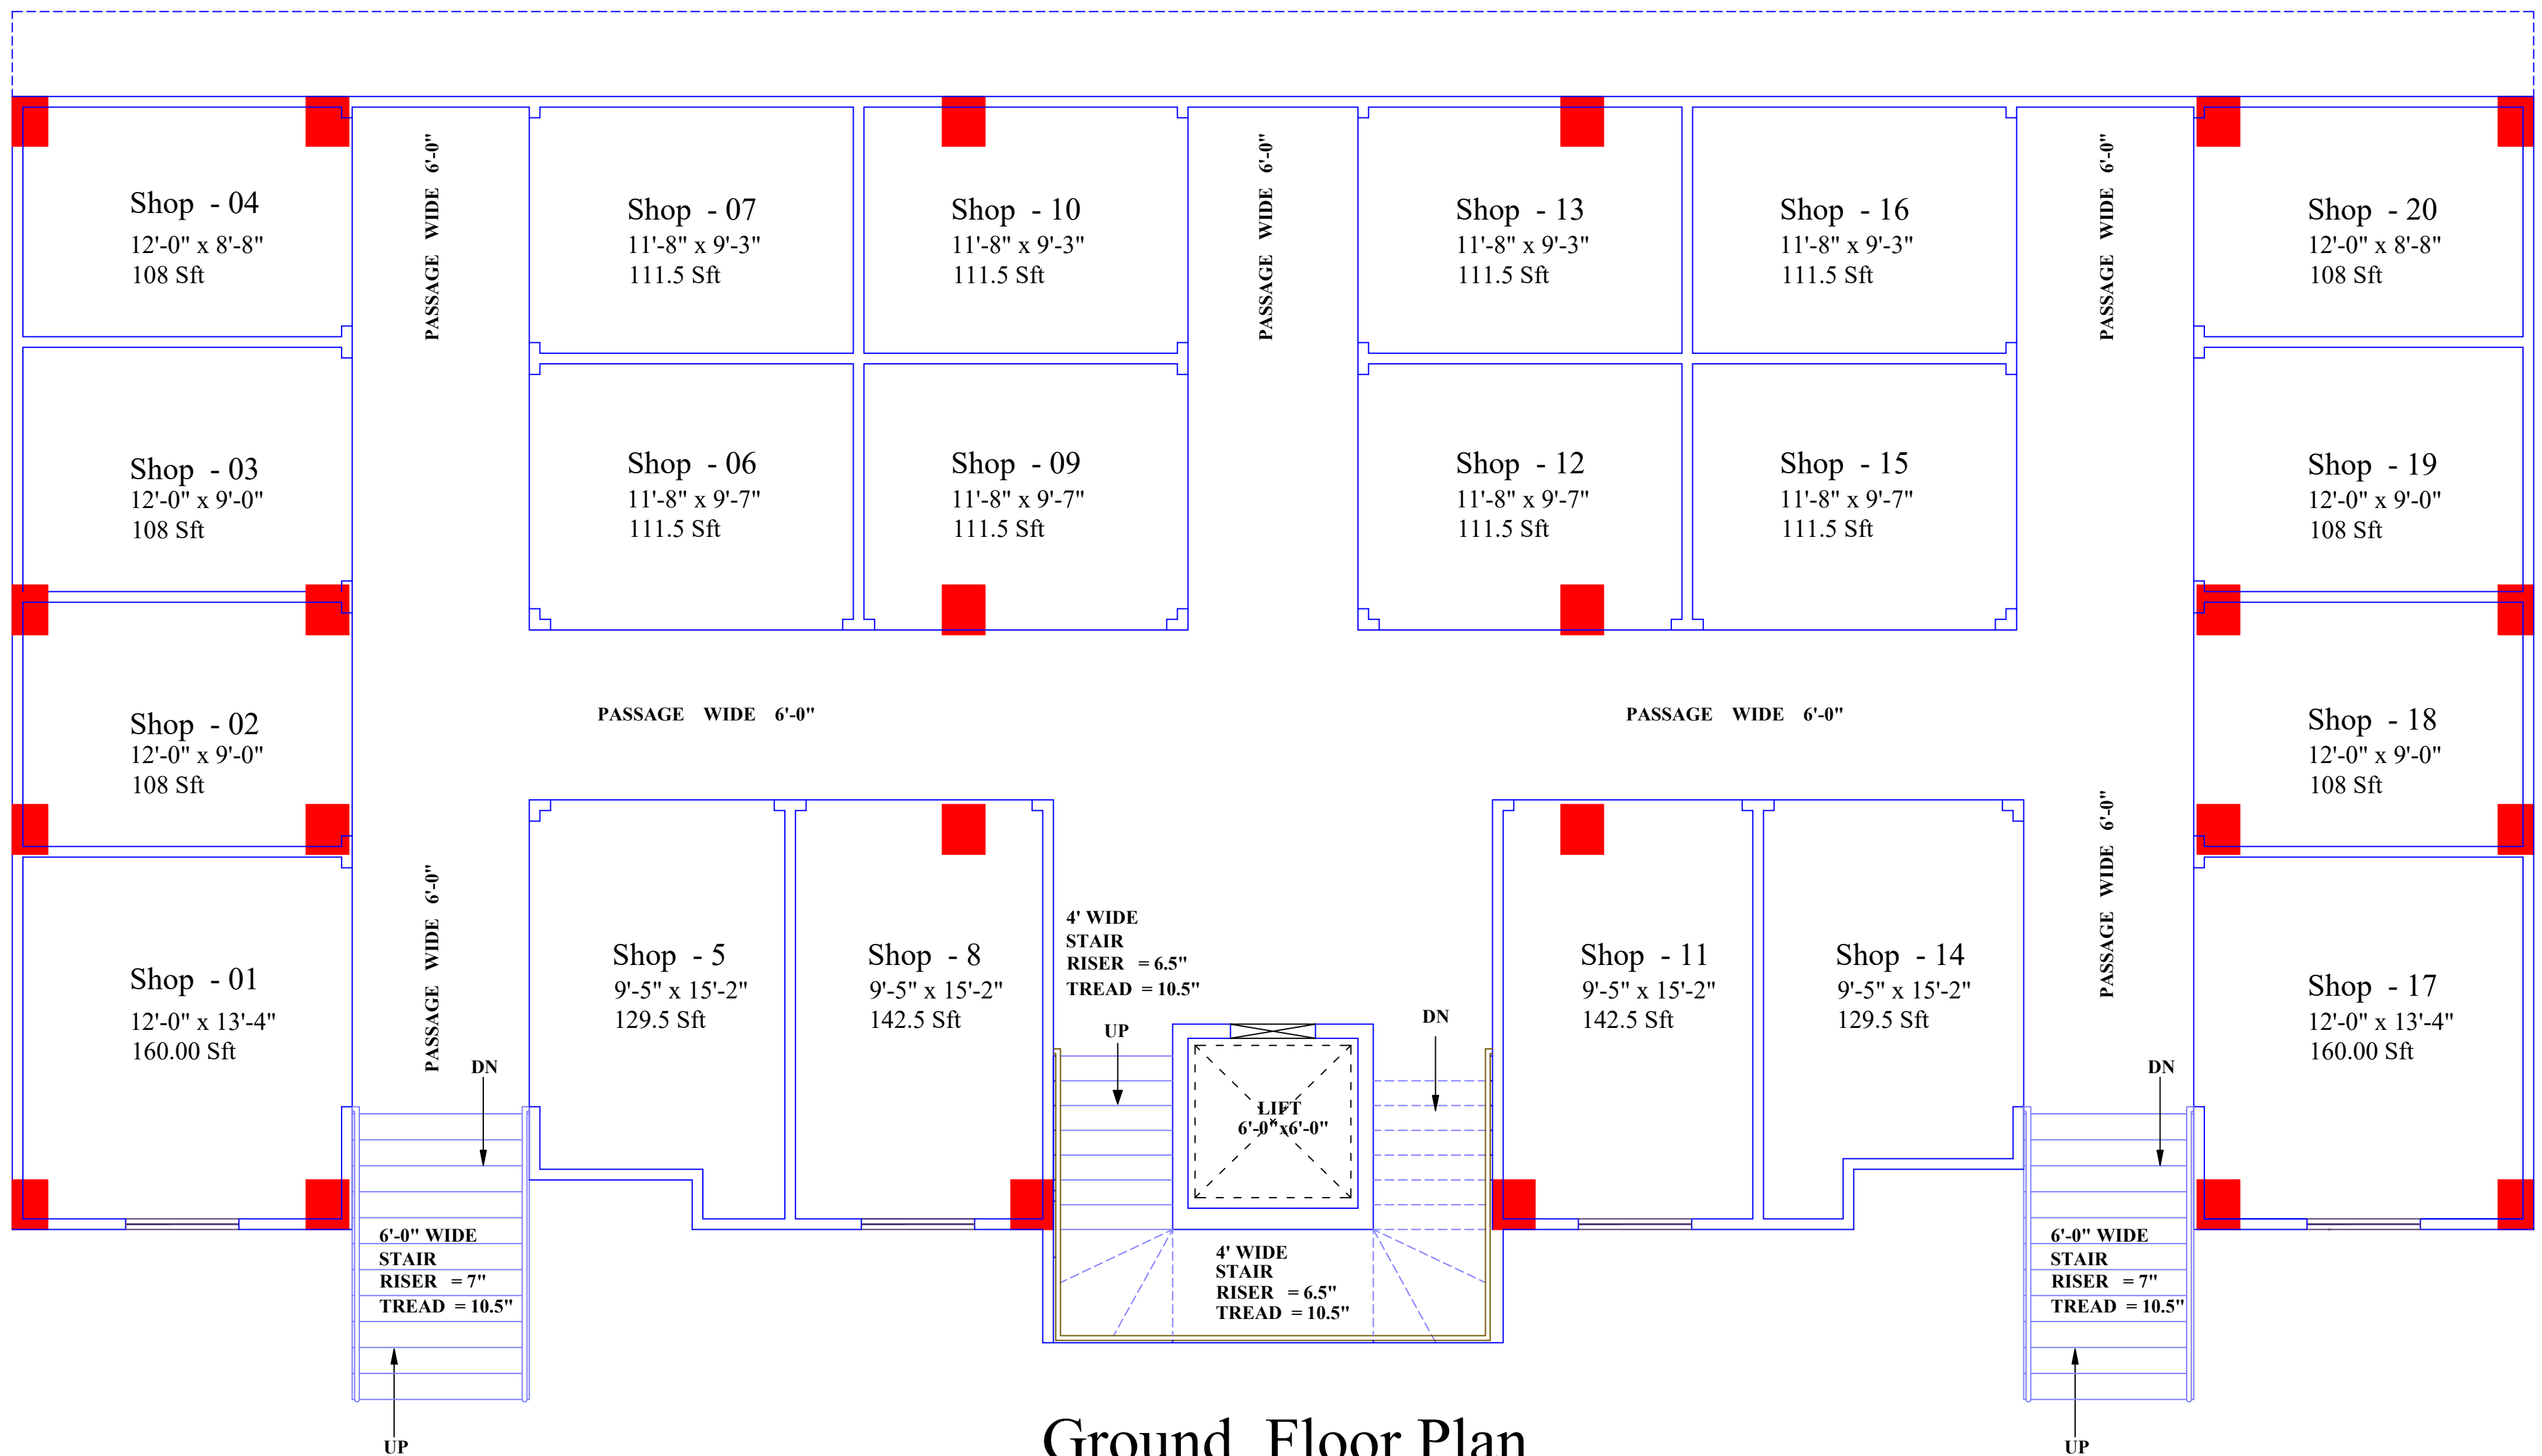

Ground Floor Plan

HUSSAIN CO Pvt.Ltd
REAL ESTATE & BUILDERS

Architects , Engineers , Interior Designers , Land Scape
Designers and Construction Mangers
Ph: 051-5428555 , 0334-8761875
Email: it@hussaincolimited.com

DESIGN BY	TUQEER PAUL
SUBMITTED BY	SAJID RASHEED
RECOMMENDED BY	CEO.RAFIQUE HUSSAIN
APPROVED BY	

LOCATION
**CP-61, Street no:36 Block H,
Express Highway Soan Garden
Islamabad**

DATE	28-05-2019	SCALE	1/8=1'-0"
DRG NO		HCPL/ZAINAB