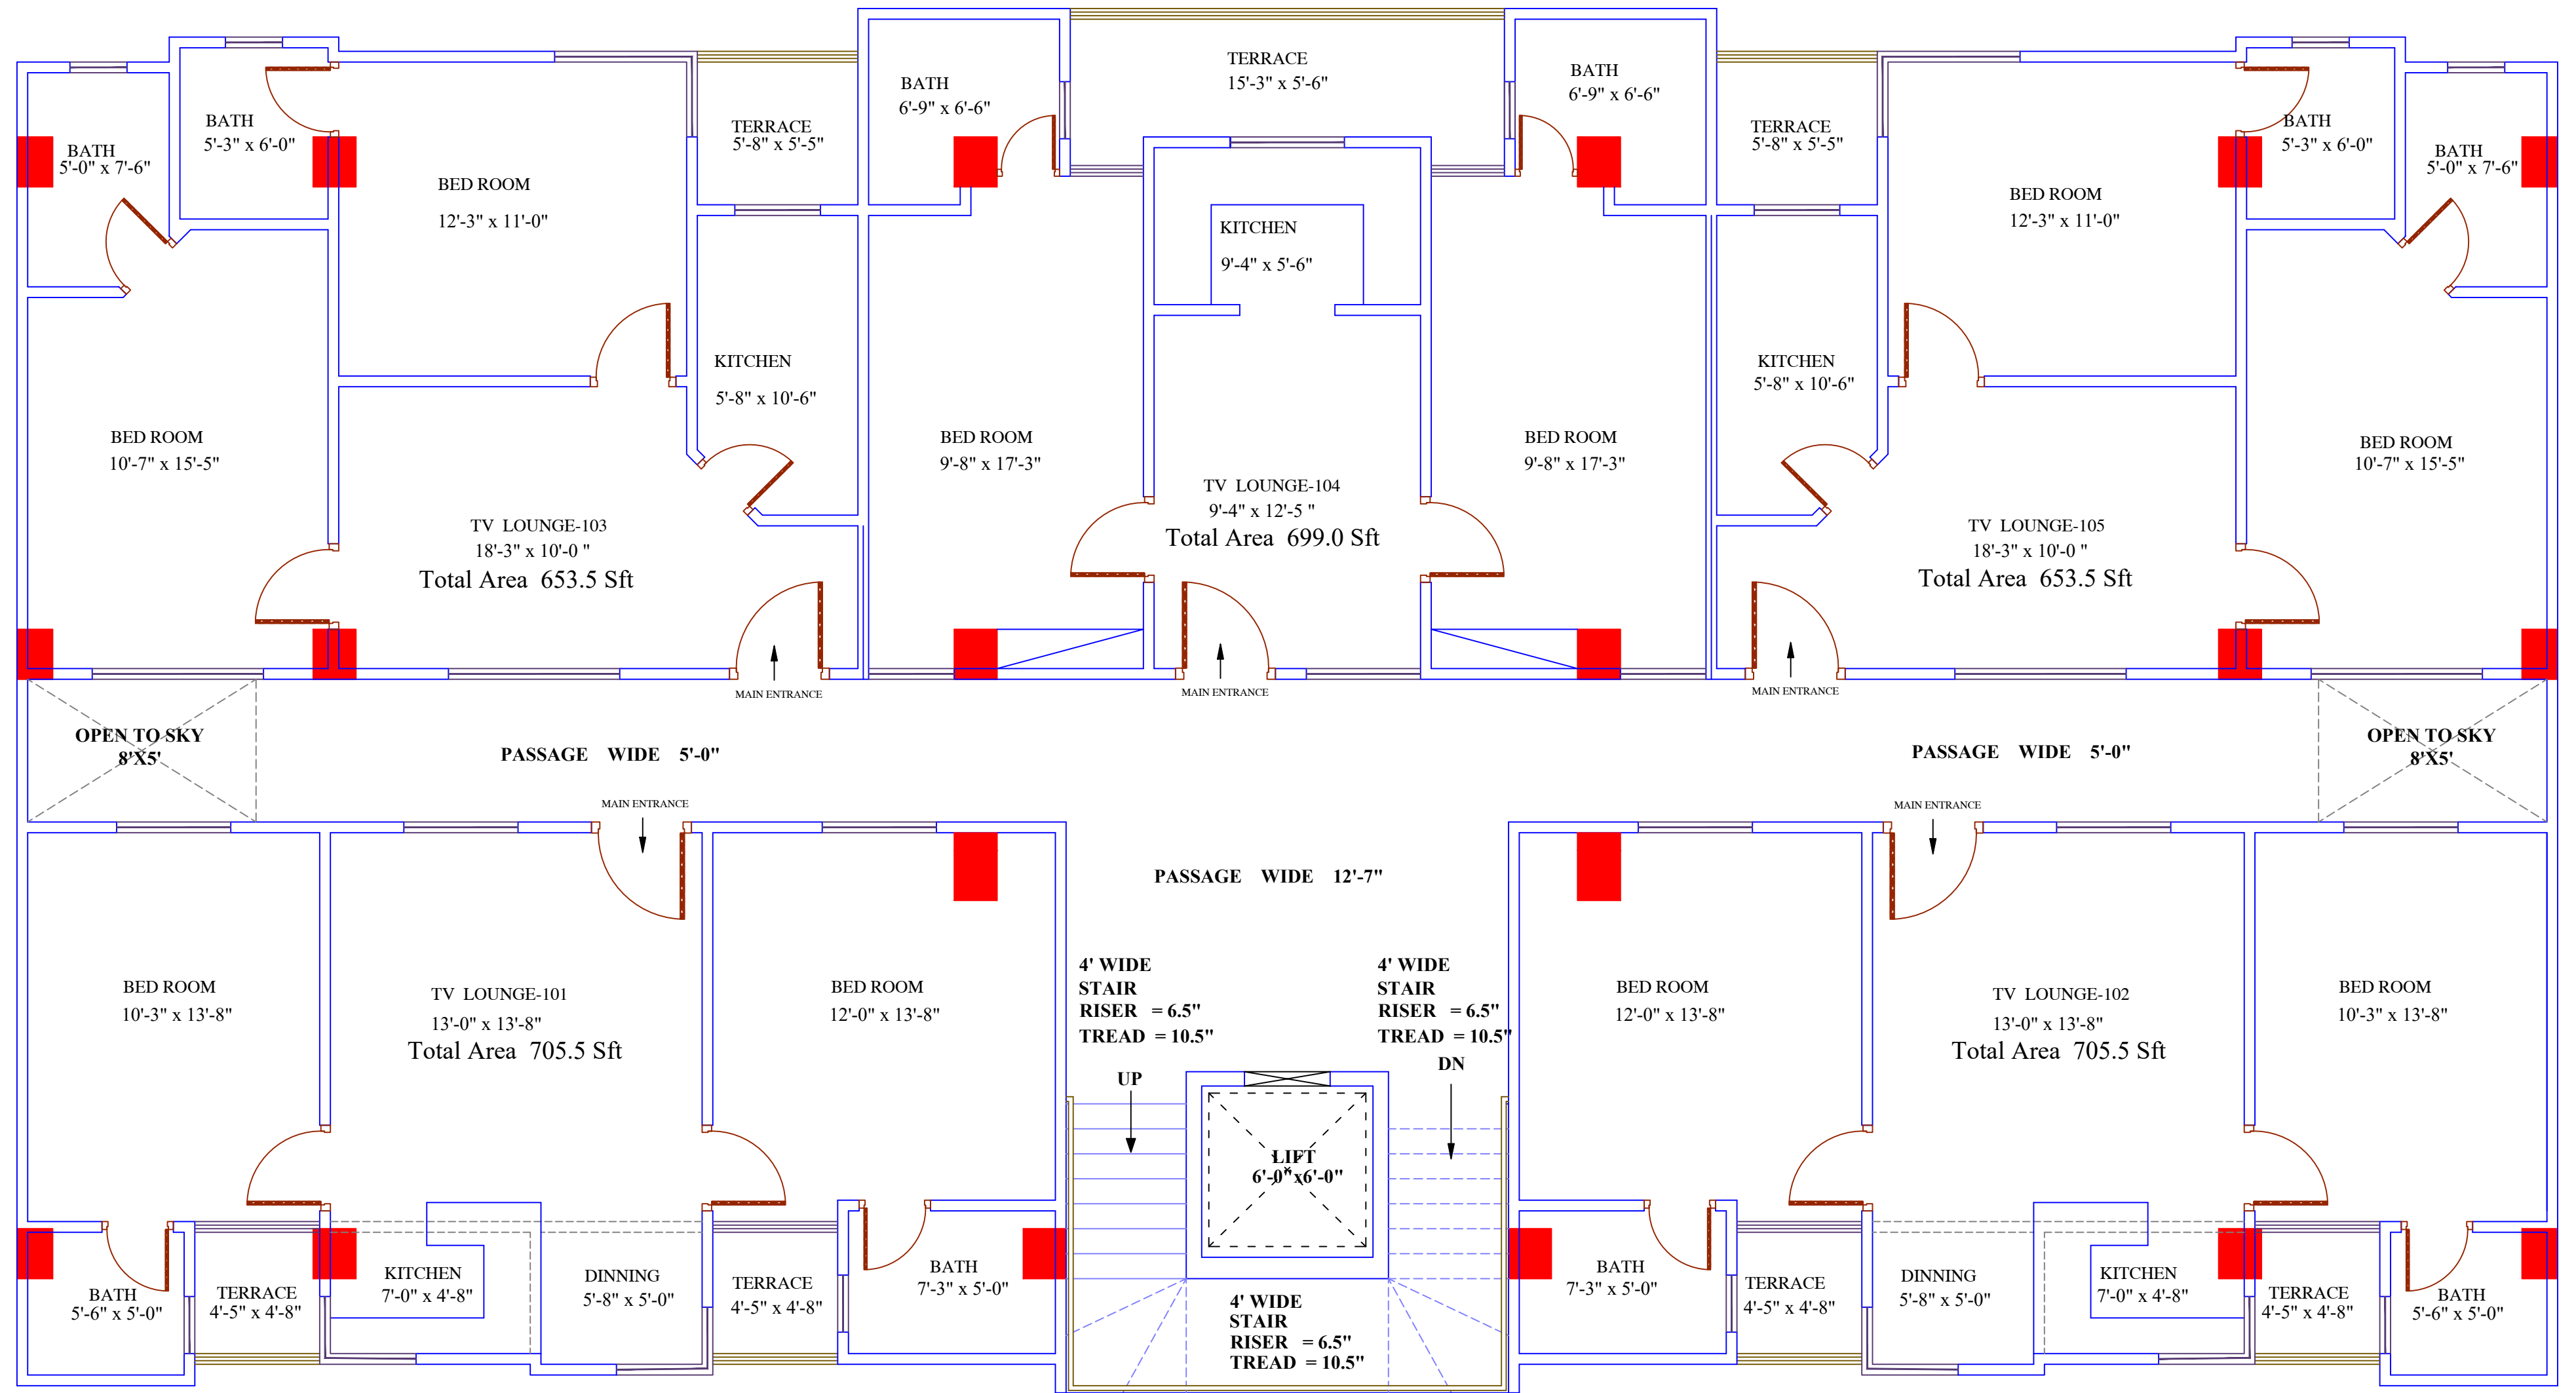

DESIGN BY	TUQEER PAUL
SUBMITTED BY	SAJID RASHEED
RECOMMENDED BY	CEO.RAFIQUE HUSSAIN
APPROVED BY	

LOCATION
 CP-61, Street no:36 Block H,
 Express Highway Soan Garden
 Islamabad

DATE	SCALE
28-05-2019	1/8=1'-0"
DRG NO	HCPL/ZAINAB