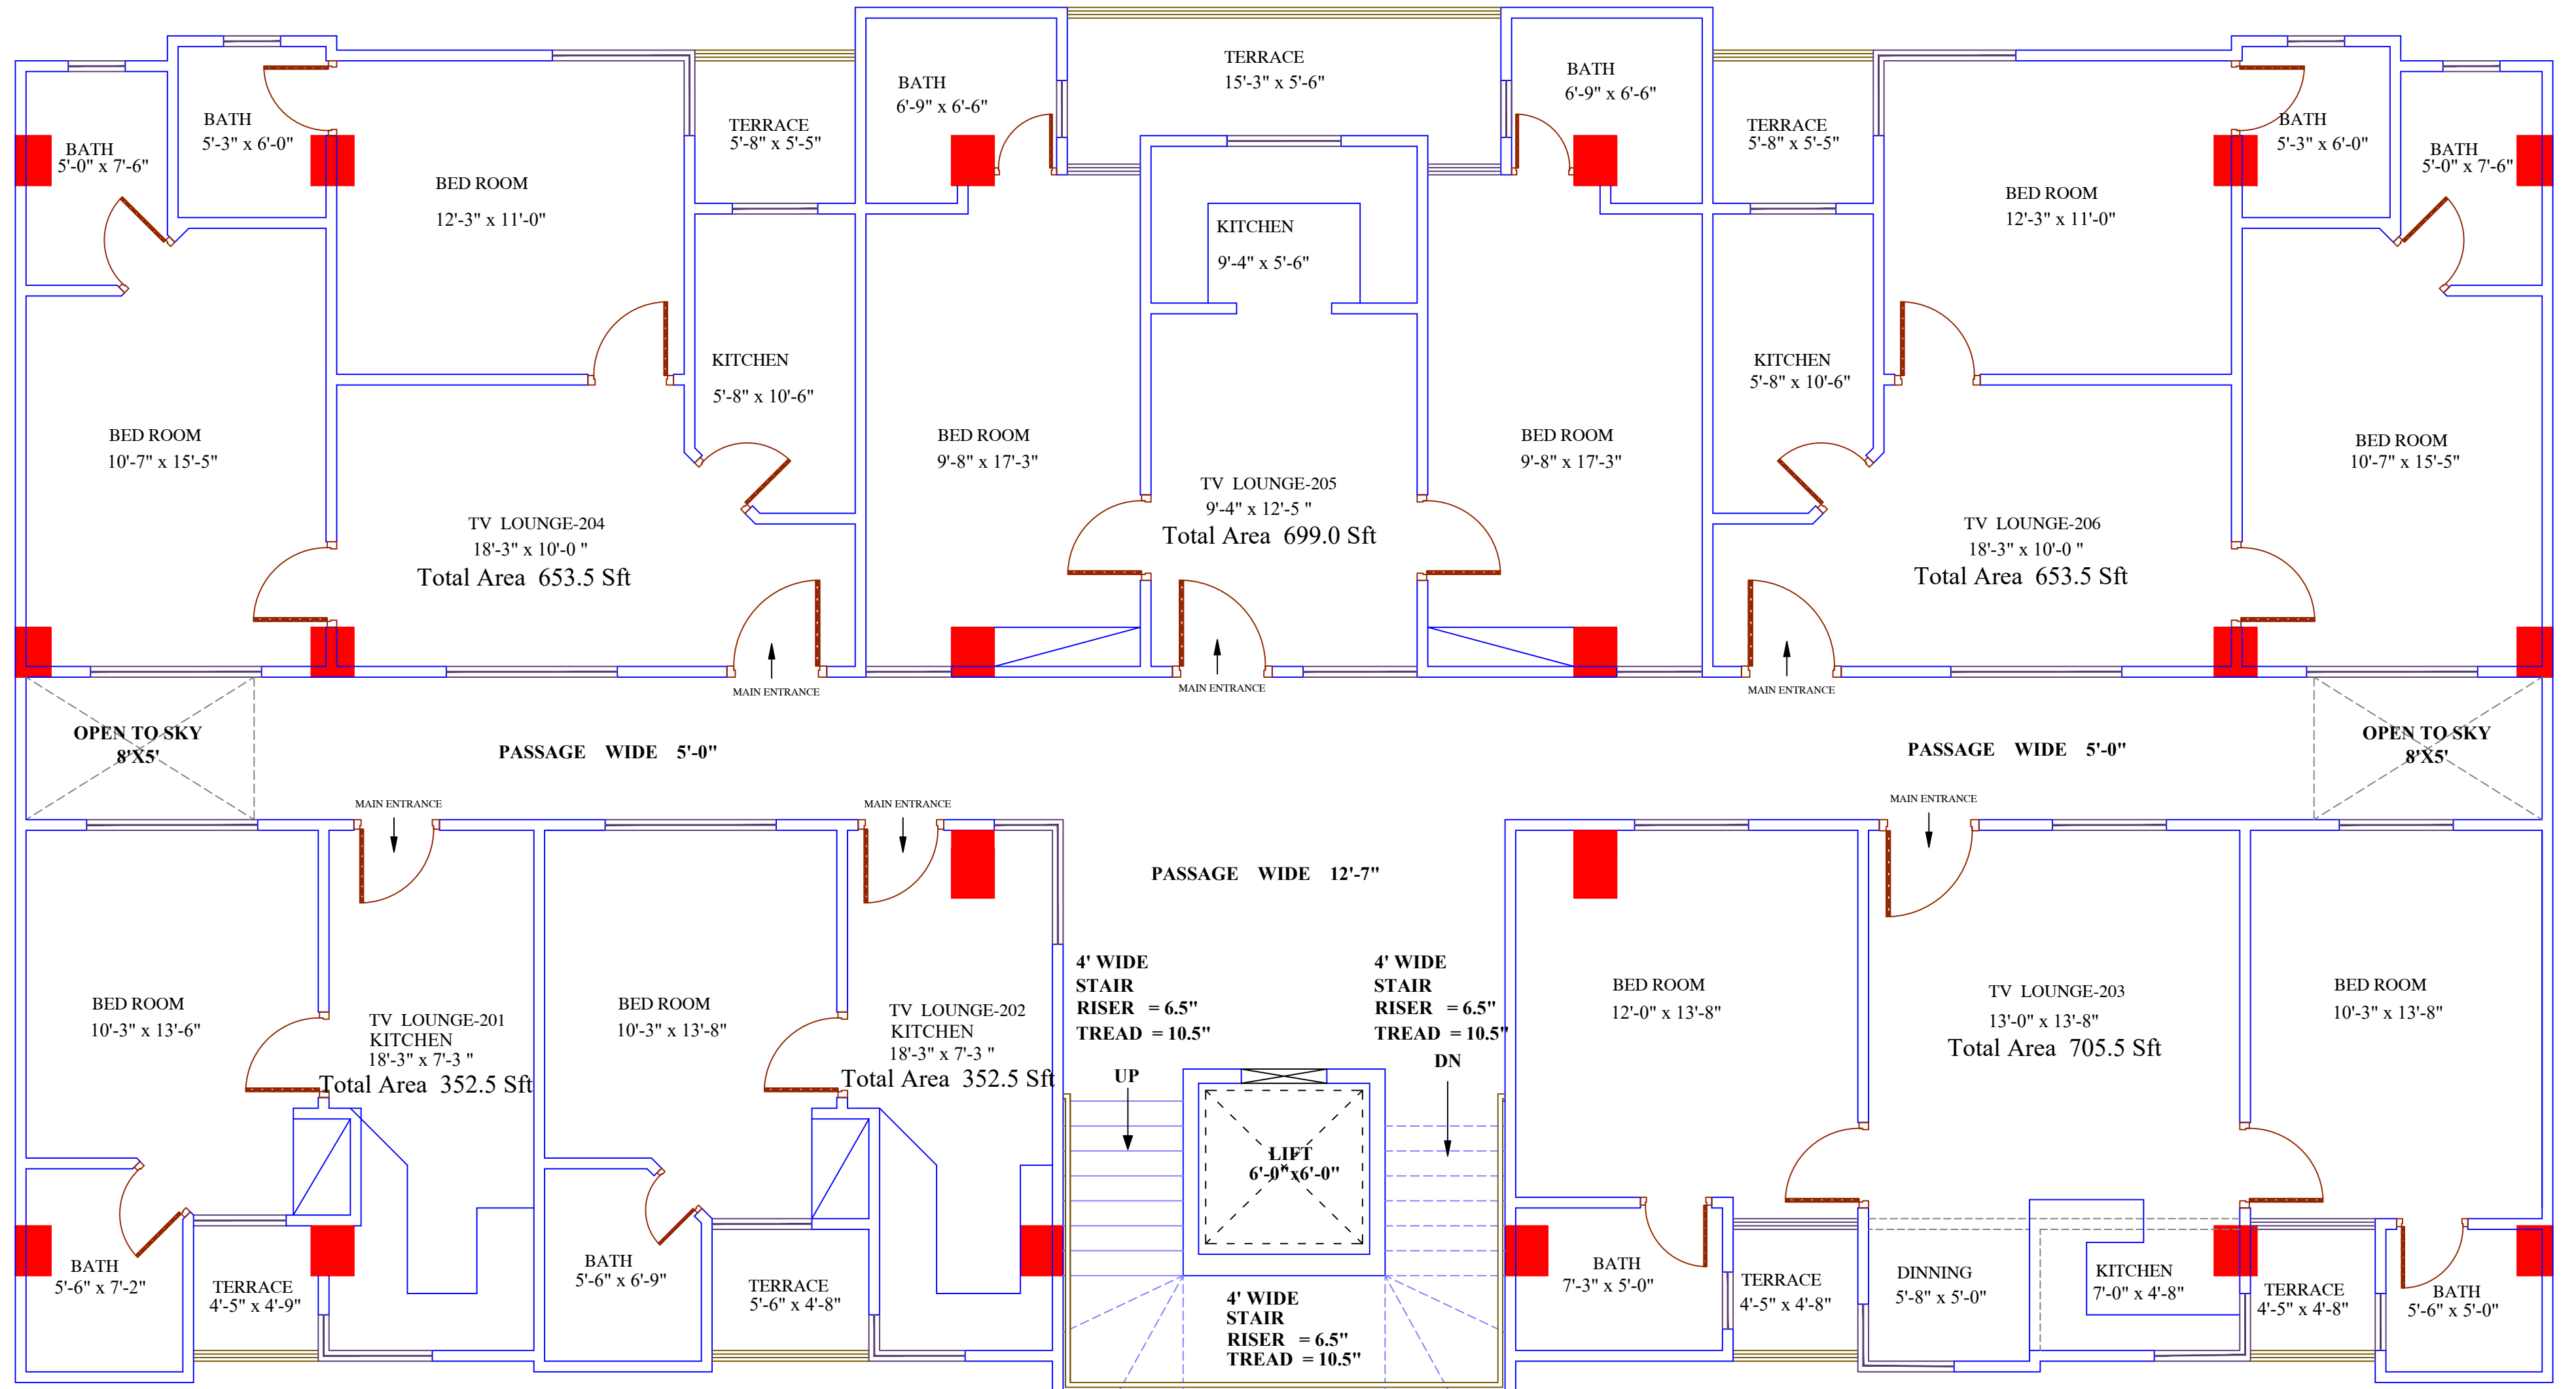

DESIGN BY	TUQEER PAUL
SUBMITTED BY	SAJID RASHEED
RECOMMENDED BY	CEO.RAFIQUE HUSSAIN
APPROVED BY	

LOCATION
**CP-61, Street no:36 Block H,
Express Highway Soan Garden
Islamabad**

DATE	28-05-2019	SCALE	1/8=1'-0"
DRG NO		HCPL/ZAINAB	