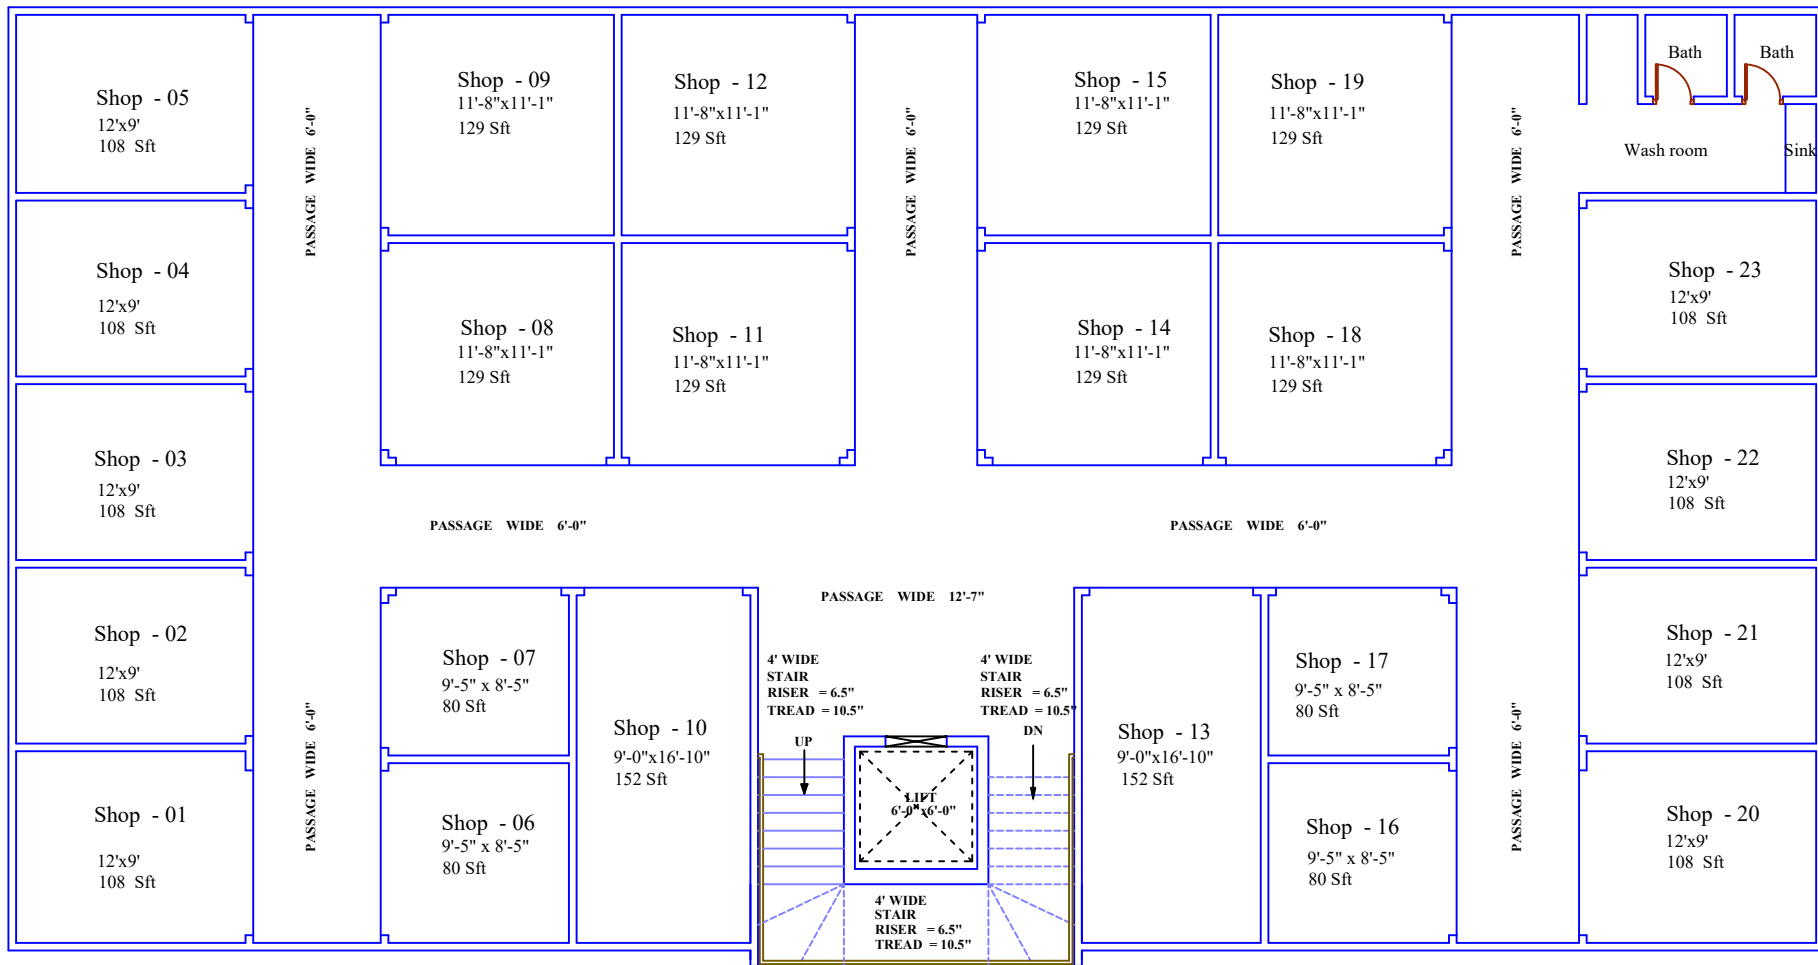

DESIGN BY	TUQEER PAUL
SUBMITTED BY	SAJID RASHEED
RECOMMENDED BY	CEO.RAFIQUE HUSSAIN
APPROVED BY	

LOCATION
**CP-61, Street no:36 Block H,
 Express Highway Soan Garden
 Islamabad**

DATE	28-05-2019	SCALE	1/8=1'-0"
DRG NO		HCPL/ZAINAB	