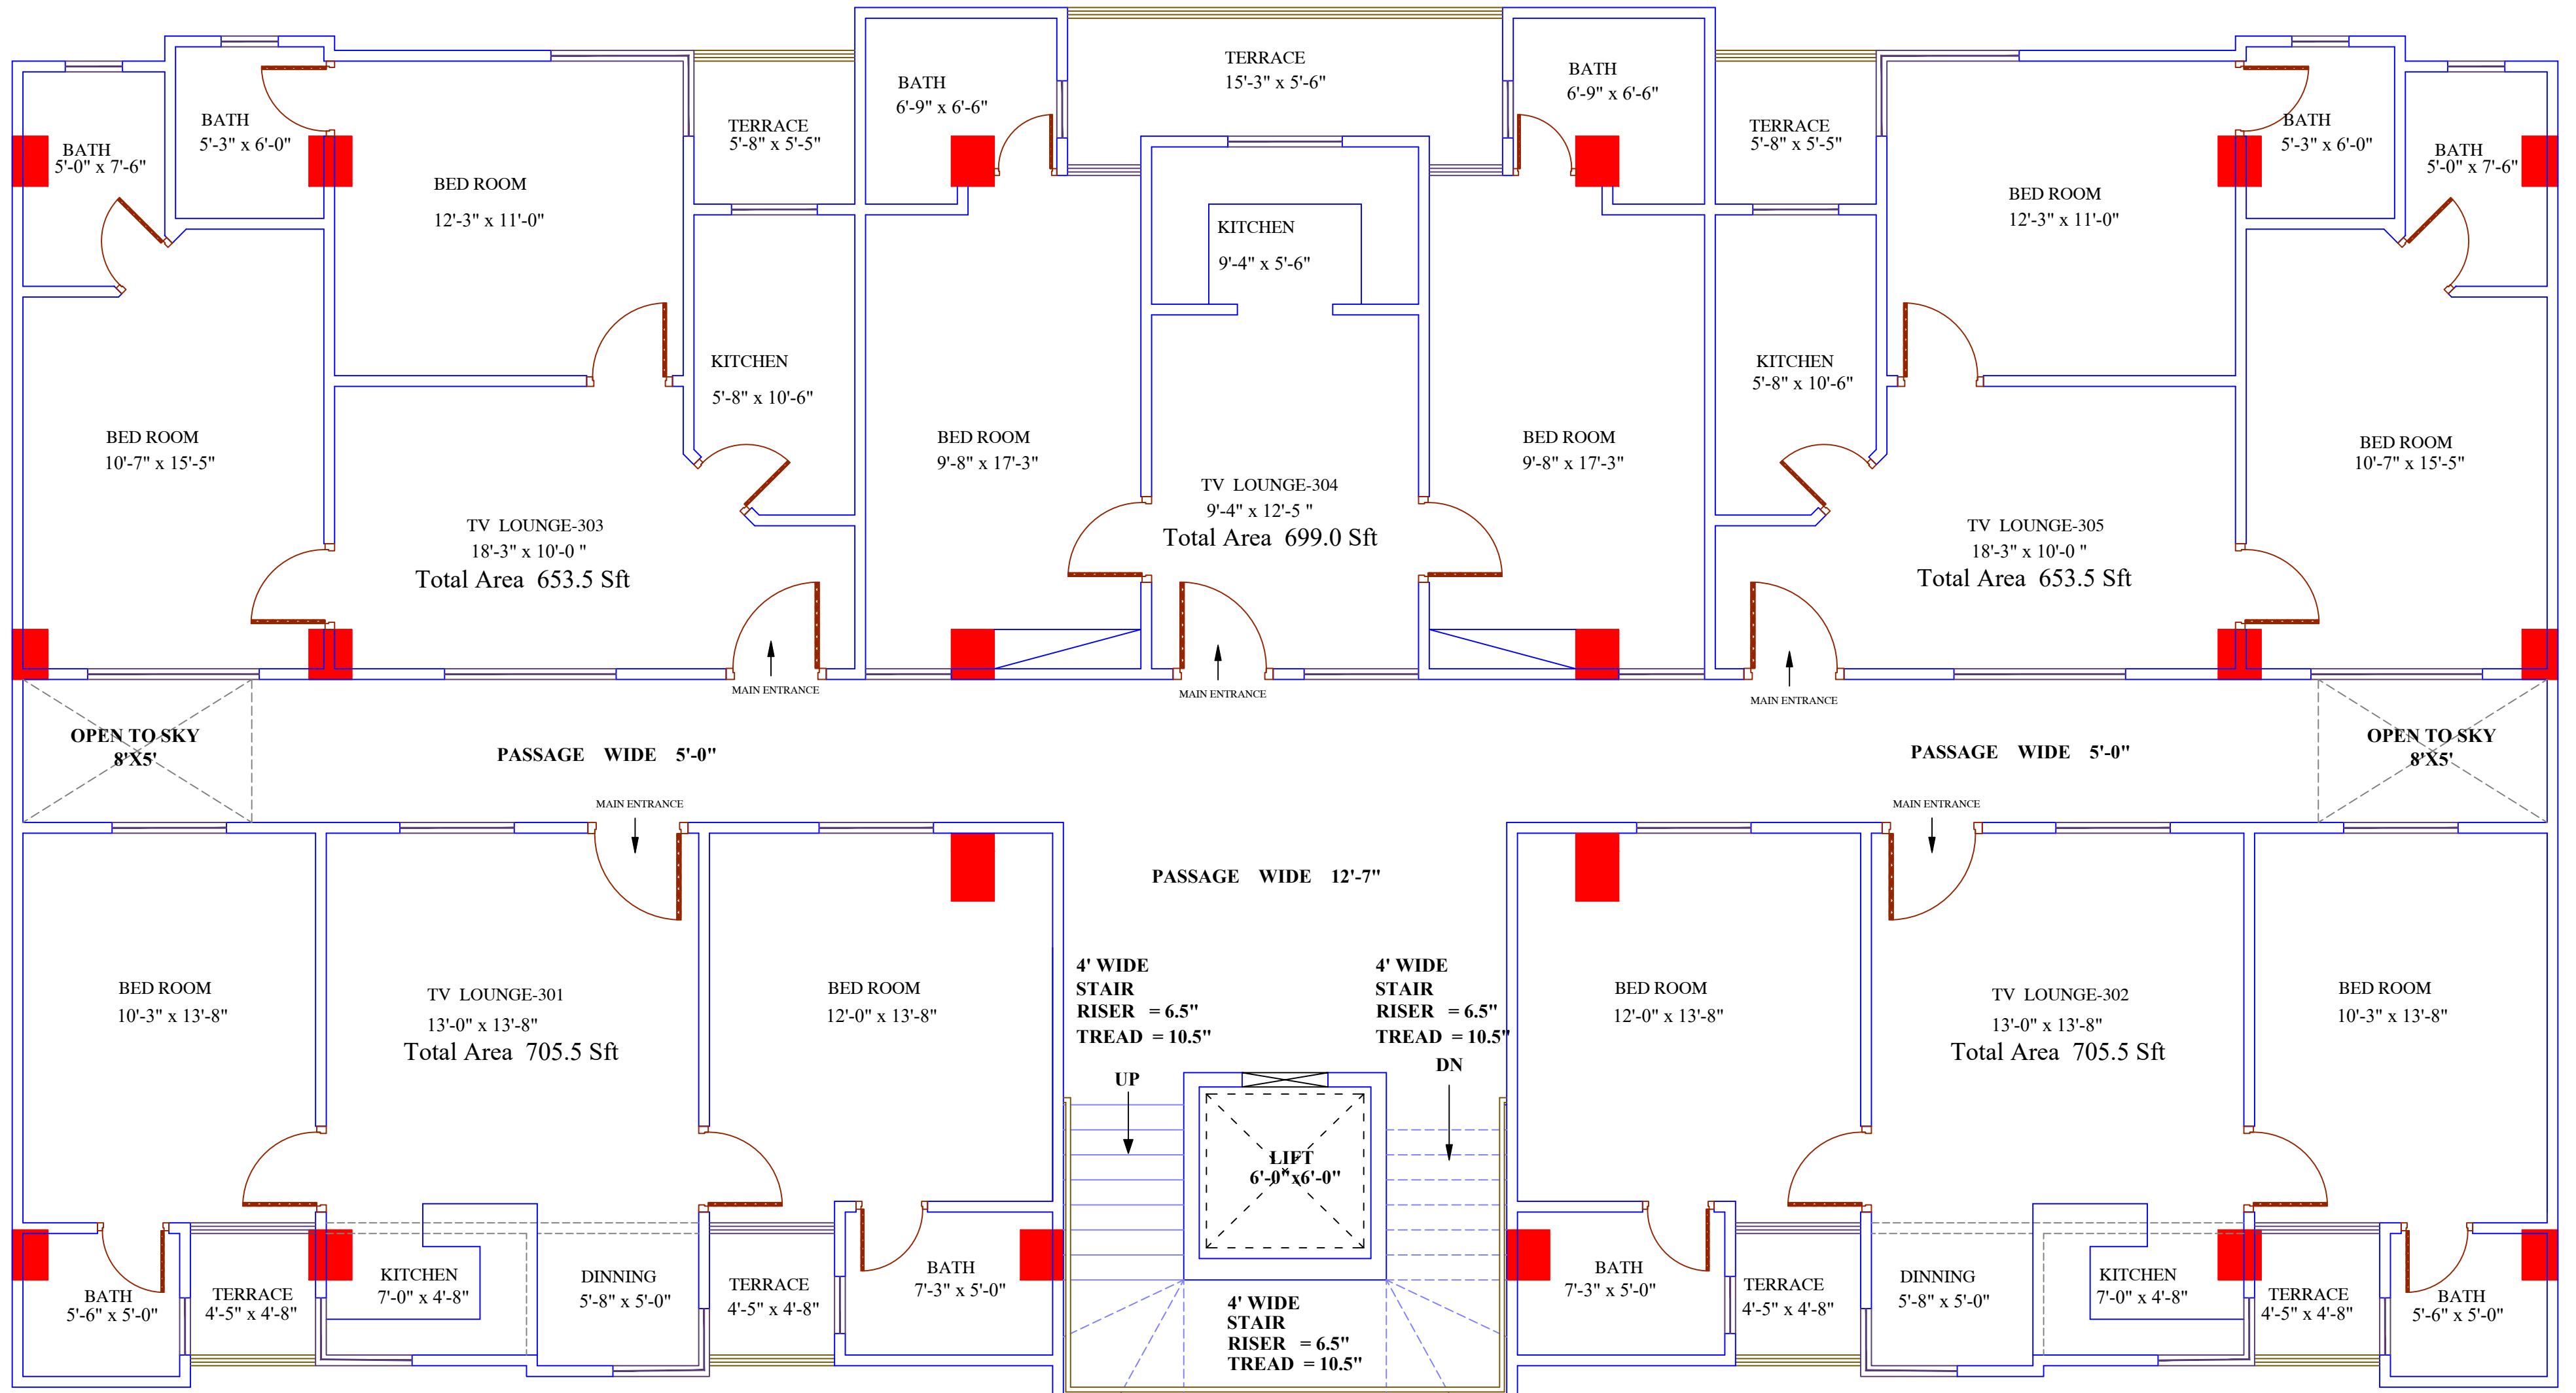

DESIGN BY TUQEER PAUL
SUBMITTED BY SAJID RASHEED
RECOMMENDED BY CEO.RAFIQUE HUSSAIN
APPROVED BY

LOCATION
CP-61, Street no:36 Block H,
Express Highway Soan Garden
Islamabad

DATE 28-05-2019
SCALE 1/8=1'-0"
DRG NO
HCPL/ZAINAB