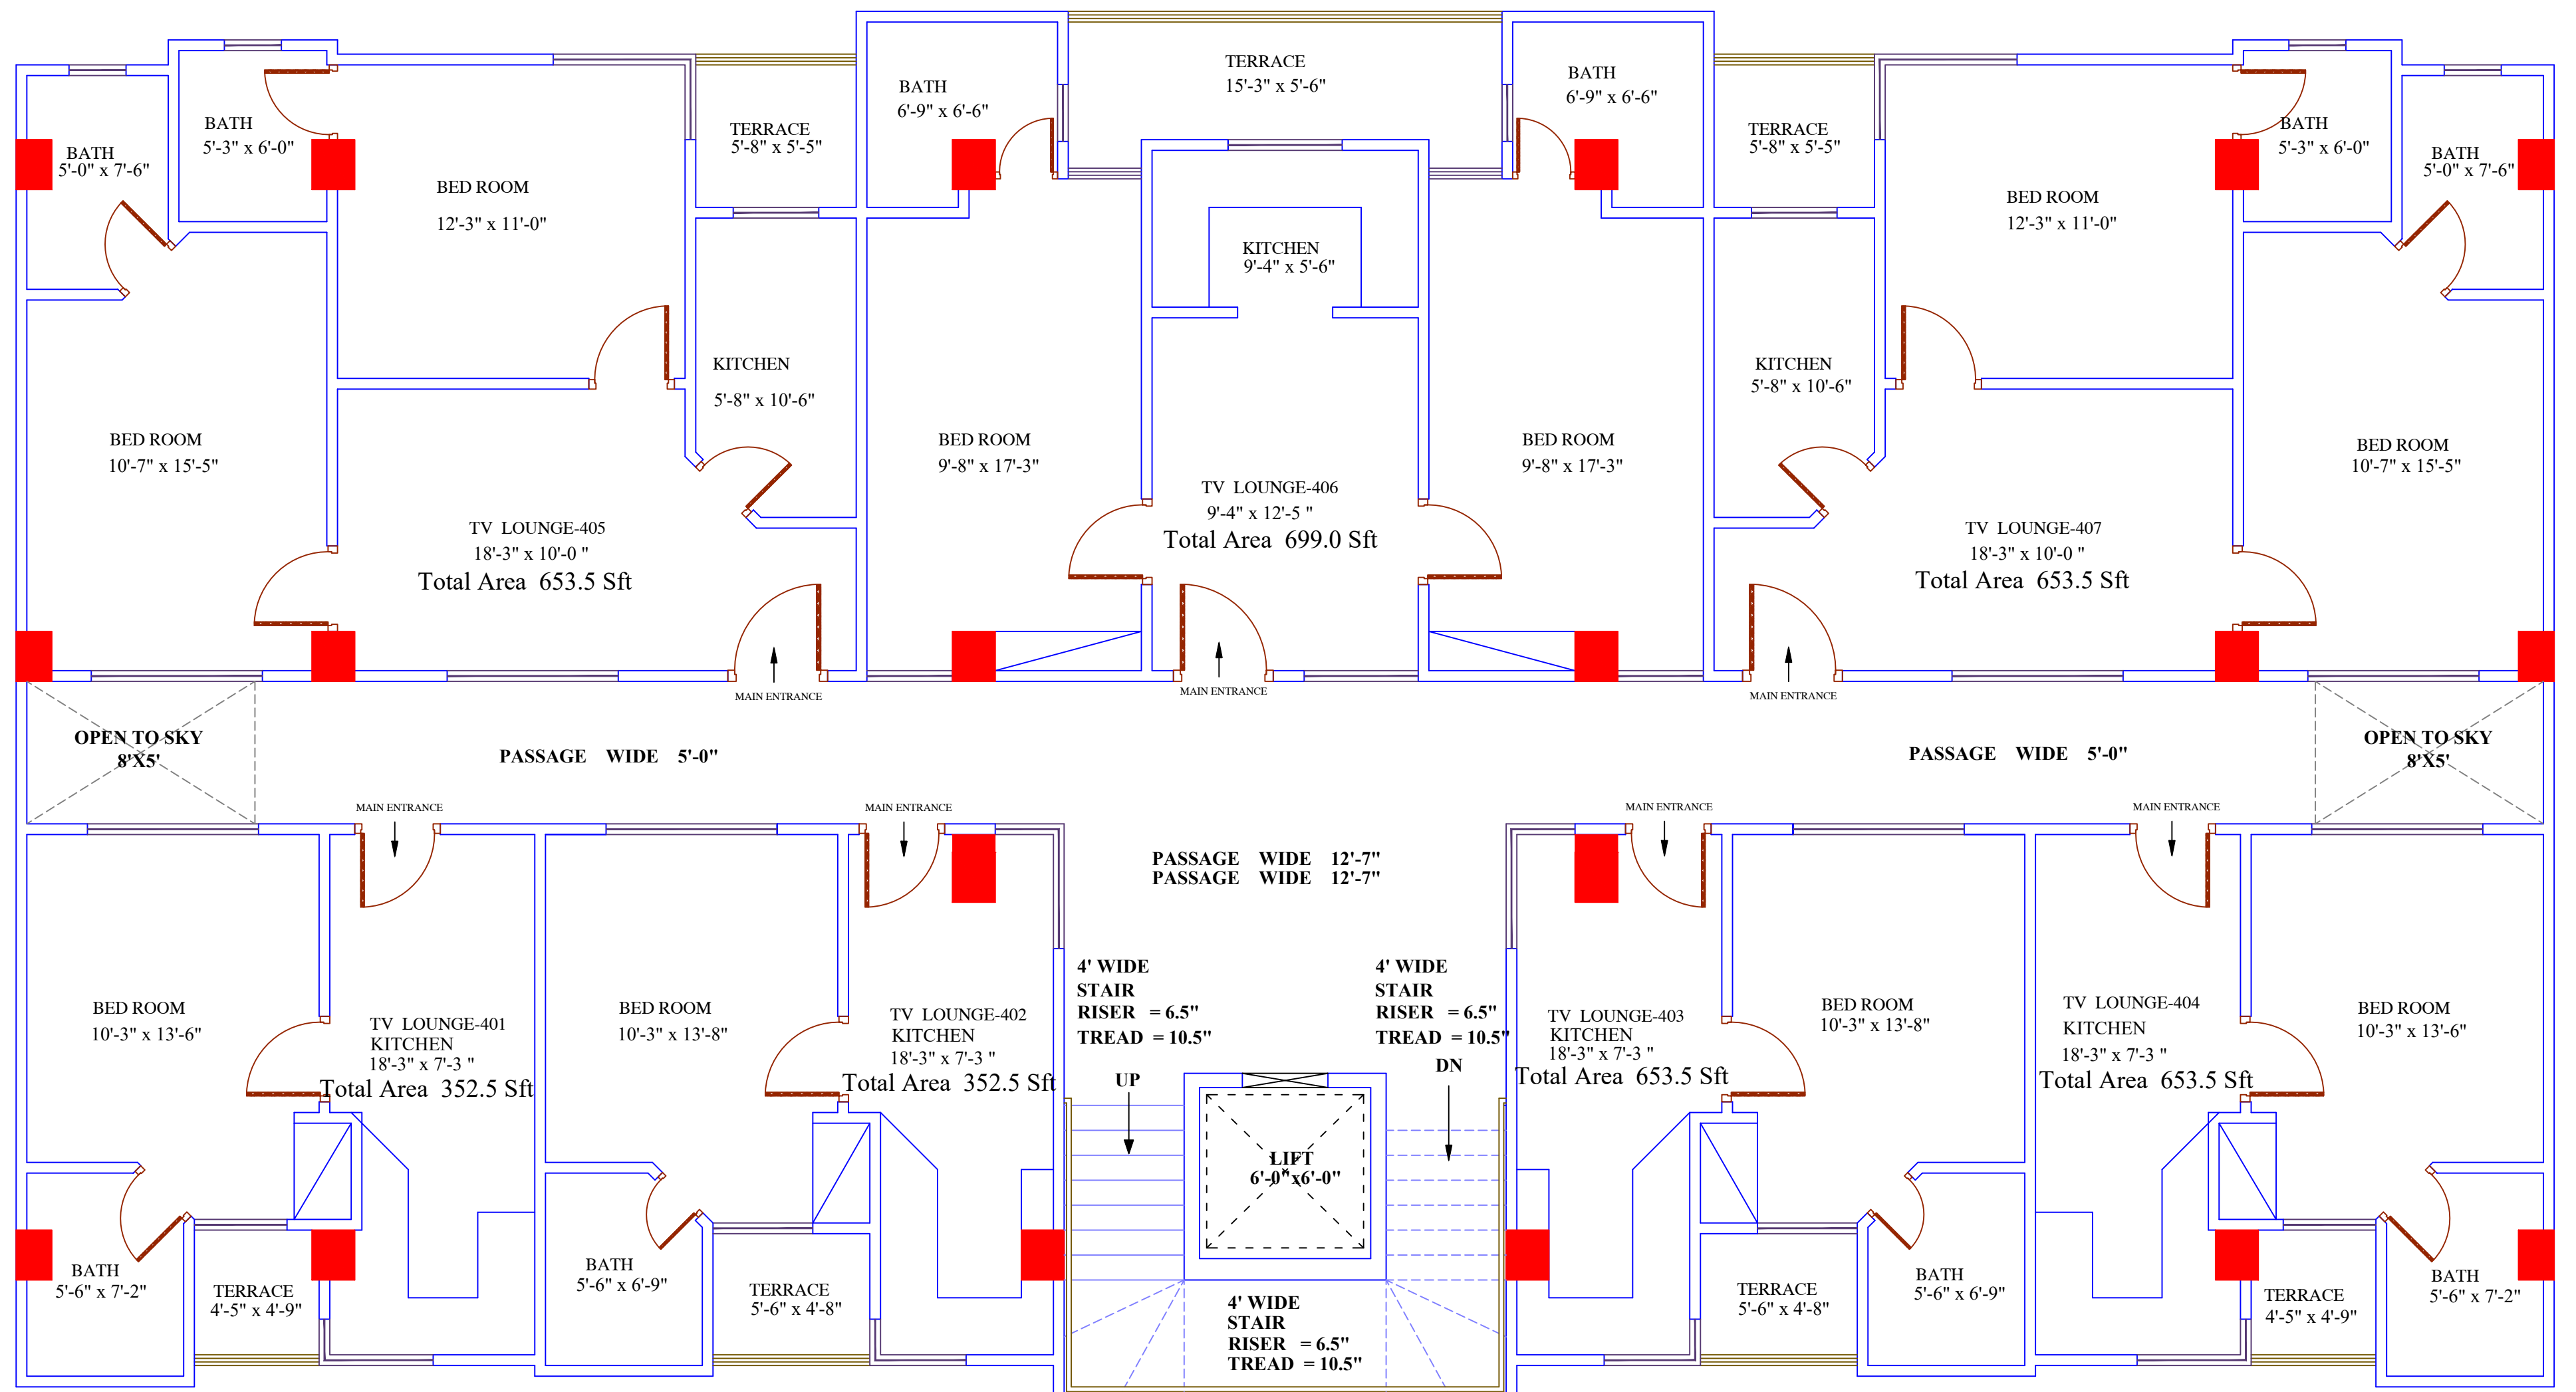

DESIGN BY	TUQEER PAUL
SUBMITTED BY	SAJID RASHEED
RECOMMENDED BY	CEO.RAFIQUE HUSSAIN
APPROVED BY	

LOCATION
CP-61, Street no:36 Block H,
Express Highway Soan Garden
Islamabad

DATE	28-05-2019	SCALE	1/8=1'-0"
DRG NO	HCPL/ZAINAB		