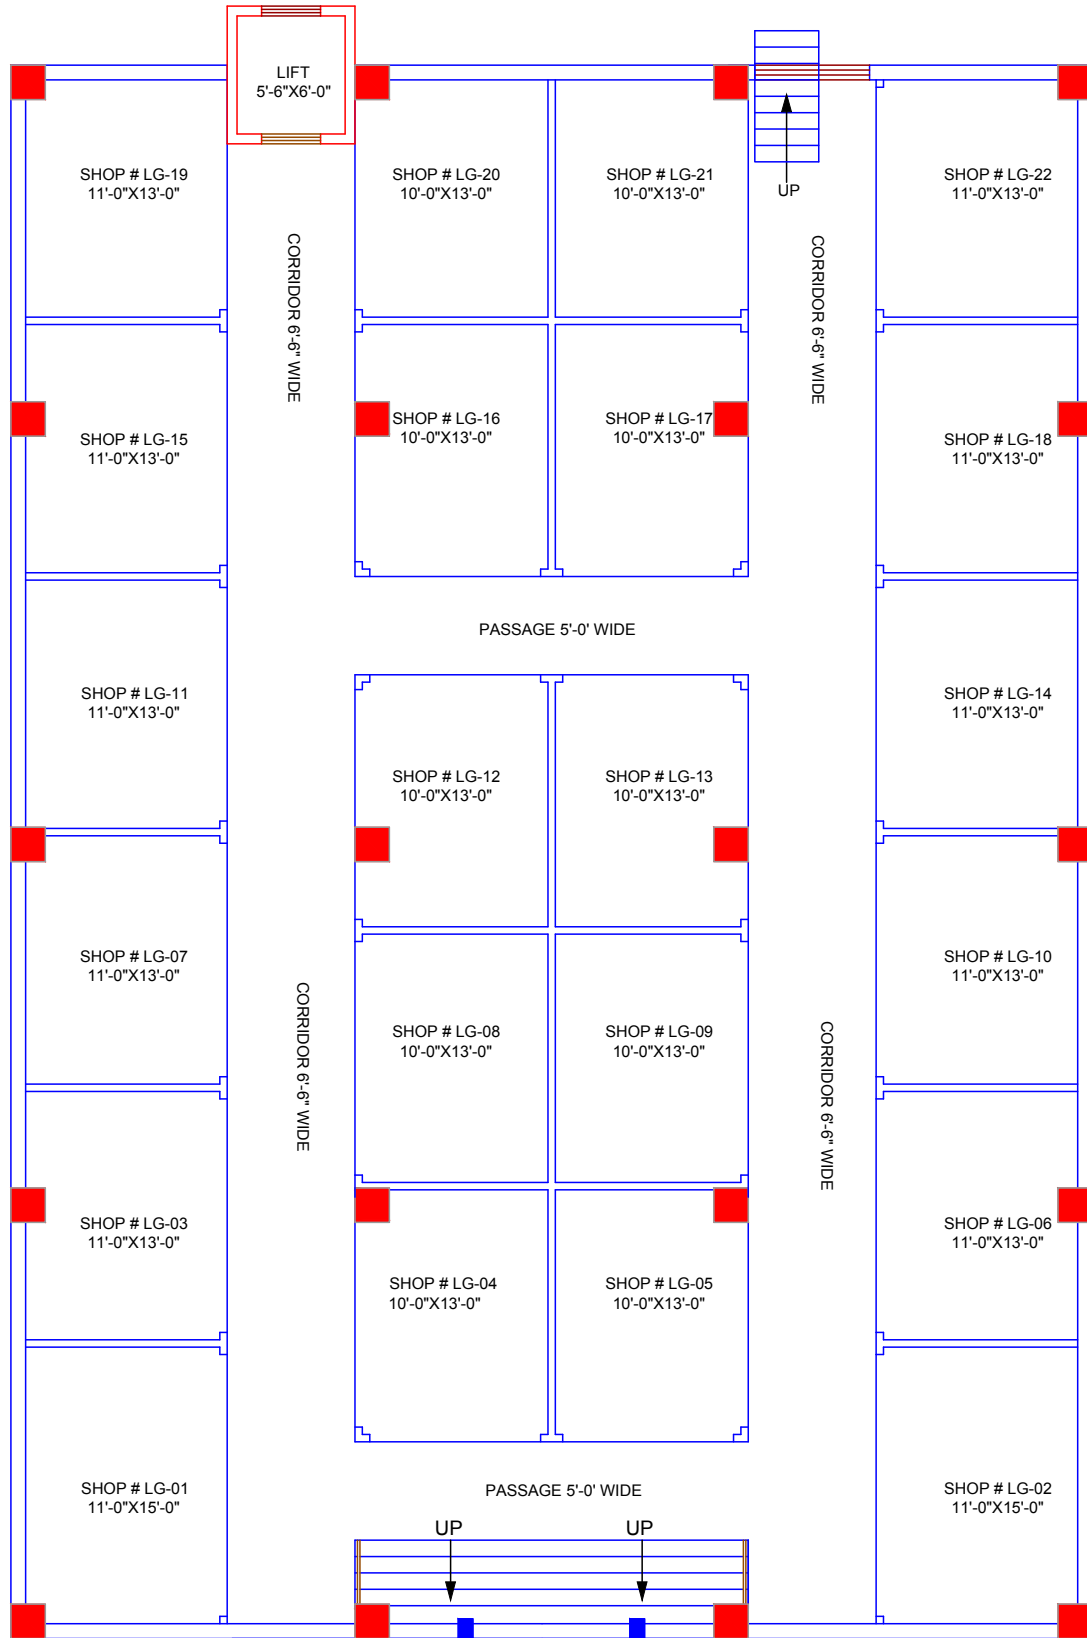

LOCATION	CP-61,Street no:36 Block H, Exress Highway Soan Garden Islamabad
----------	---

DATE	10-06-2019	SCALE	1/8=1'-0"
DRG NO			
HCPL/CBC			

Lower Ground Floor Plan
 scale = 1/8" = 1'-0"

HUSSAIN CO Pvt.Ltd
REAL ESTATE & BUILDERS
 Architects , Engineers , Interior Designers , Land Scape
 Designers and Construction Mangers
 Ph: 051-5428555 , 0334-8761875
 Email: it@hussaincolimited.com