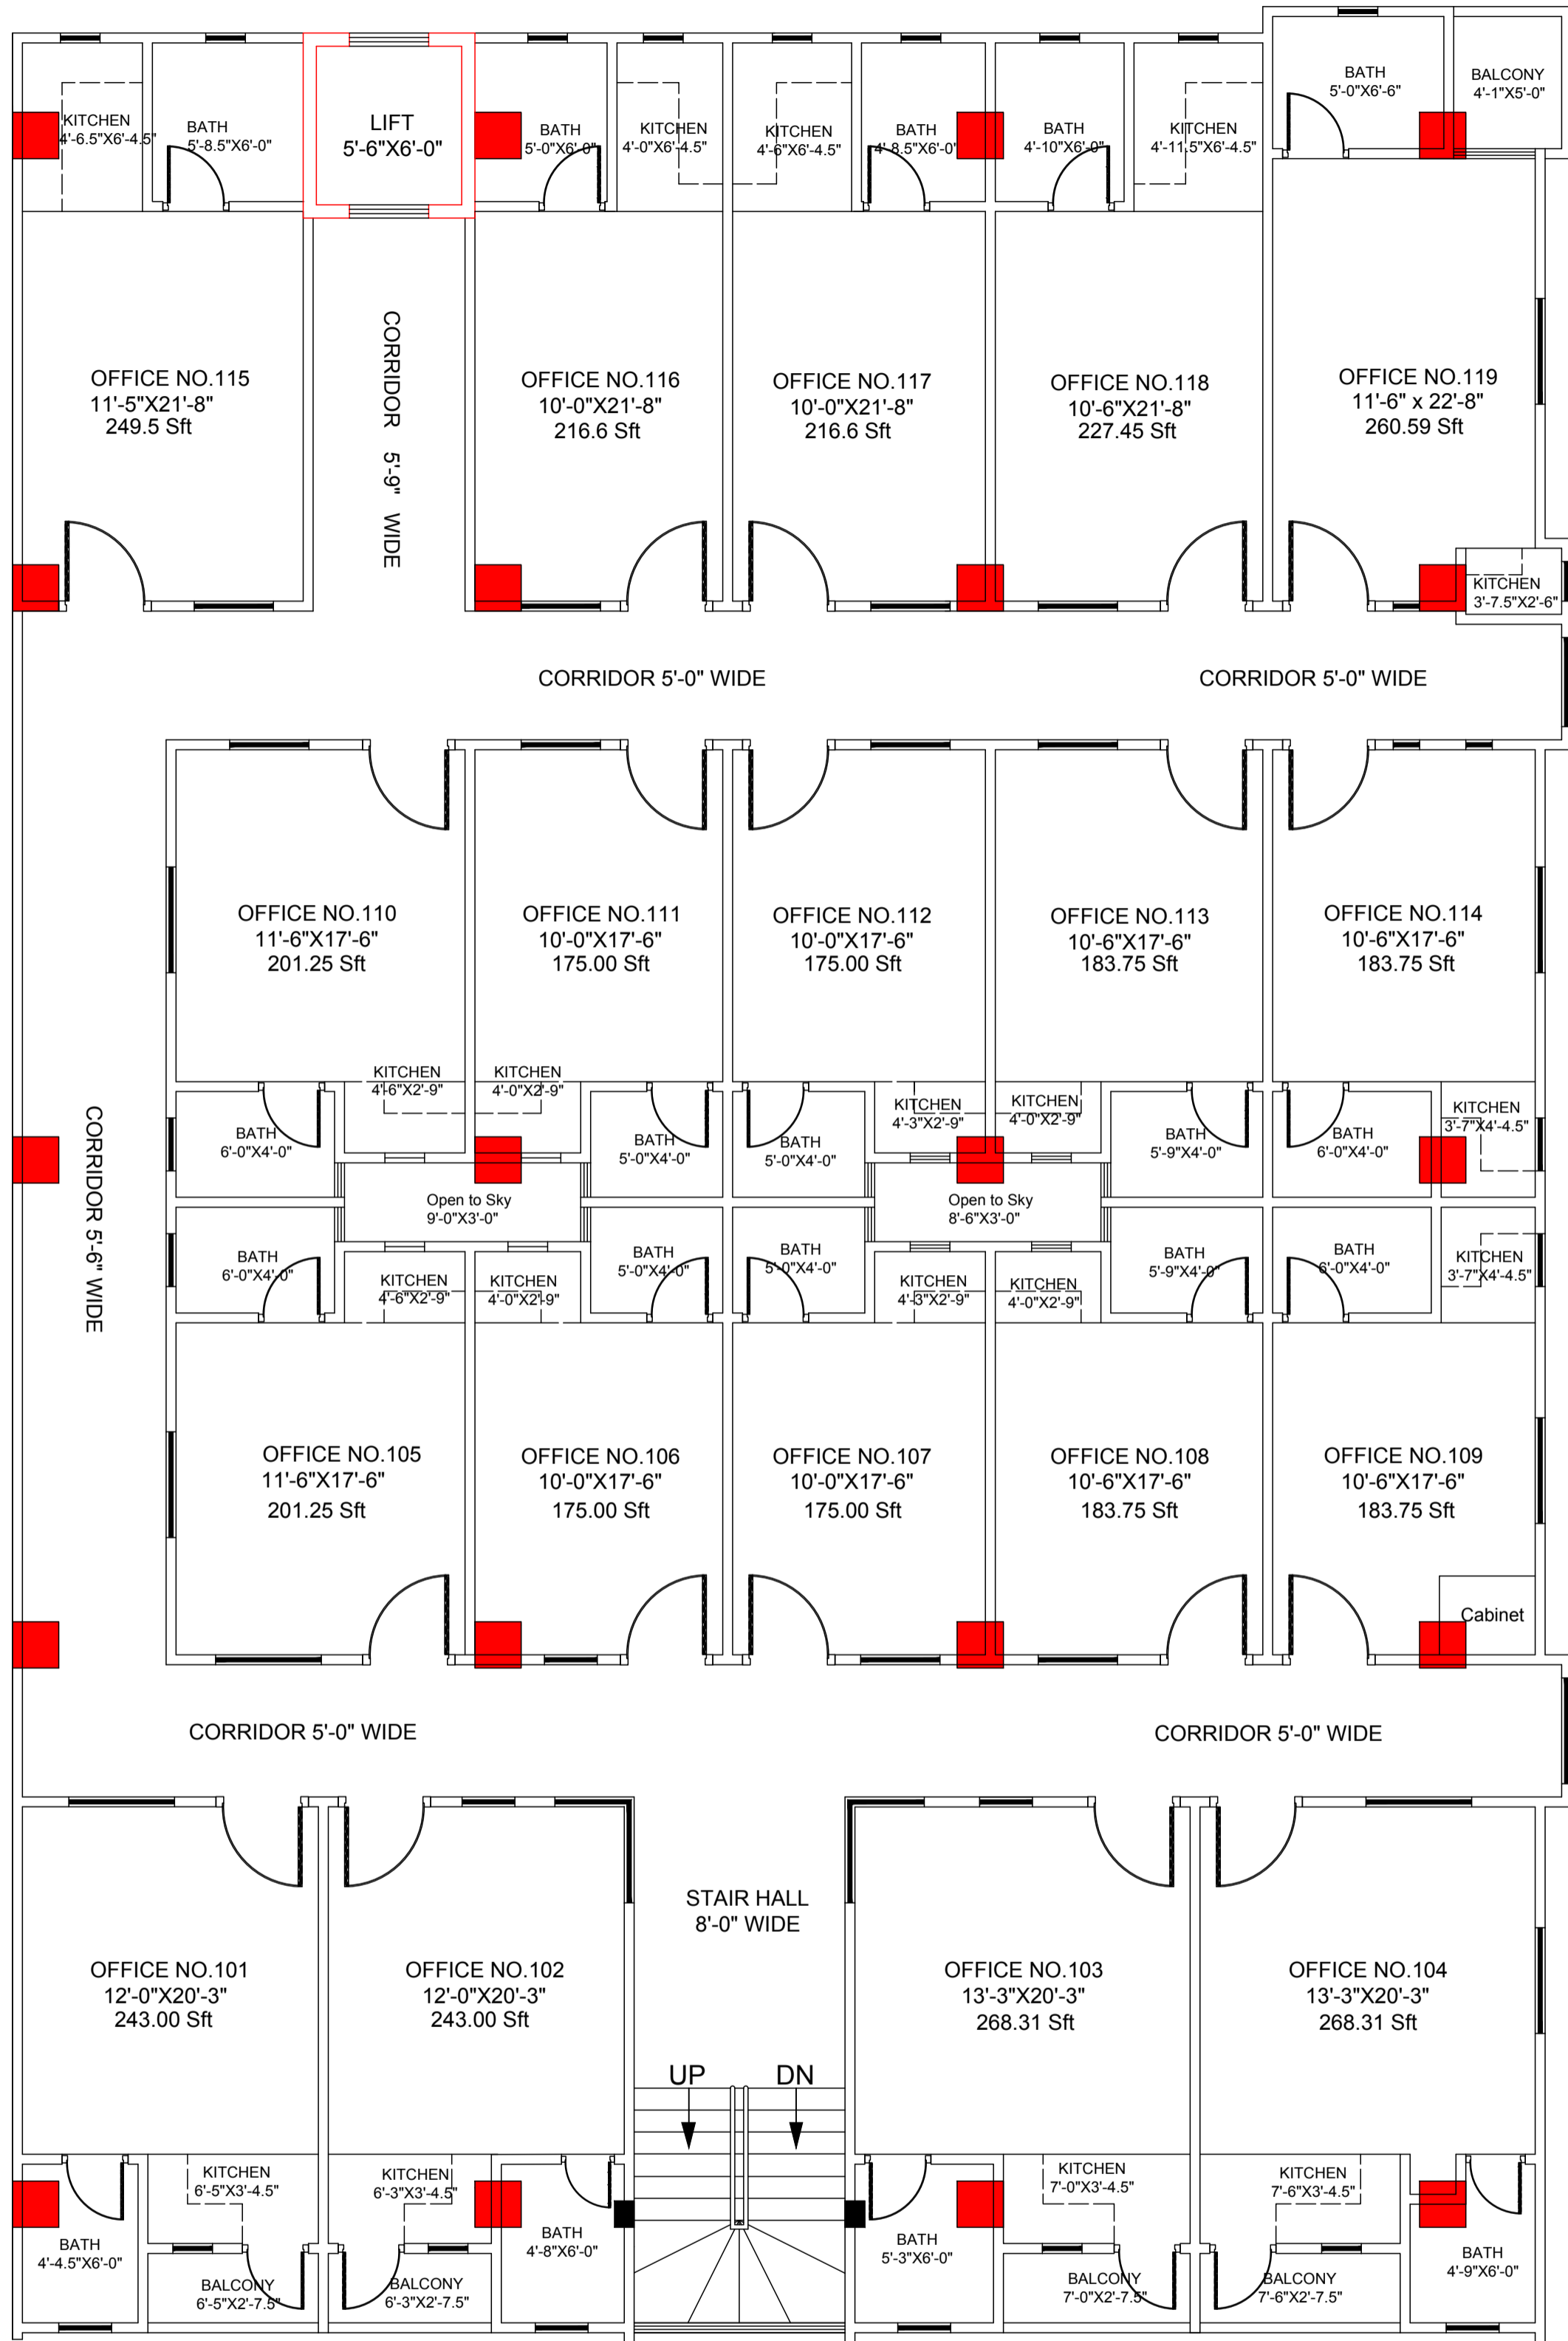

First Floor Plan
scale = 1/8 = 1'-0"

HUSSAIN CO Pvt.Ltd
REAL ESTATE & BUILDERS
Architects , Engineers , Interior Designers , Land Scape
Designers and Construction Mangers
Ph: 051-5428555 , 0334-8761875
Email: it@hussaincolimited.com

DESIGN BY	TUQEER PAUL
SUBMITTED BY	SAJID RASHEED
RECOMMENDED BY	CEORAFIQUE HUSSAIN
APPROVED BY	

LOCATION	CP-61, Street no:36 Block H, Exress Highway Soan Garden Islamabad

DATE	10-06-2019
SCALE	1/8=1'-0"
DRG NO	HCPL/CBC