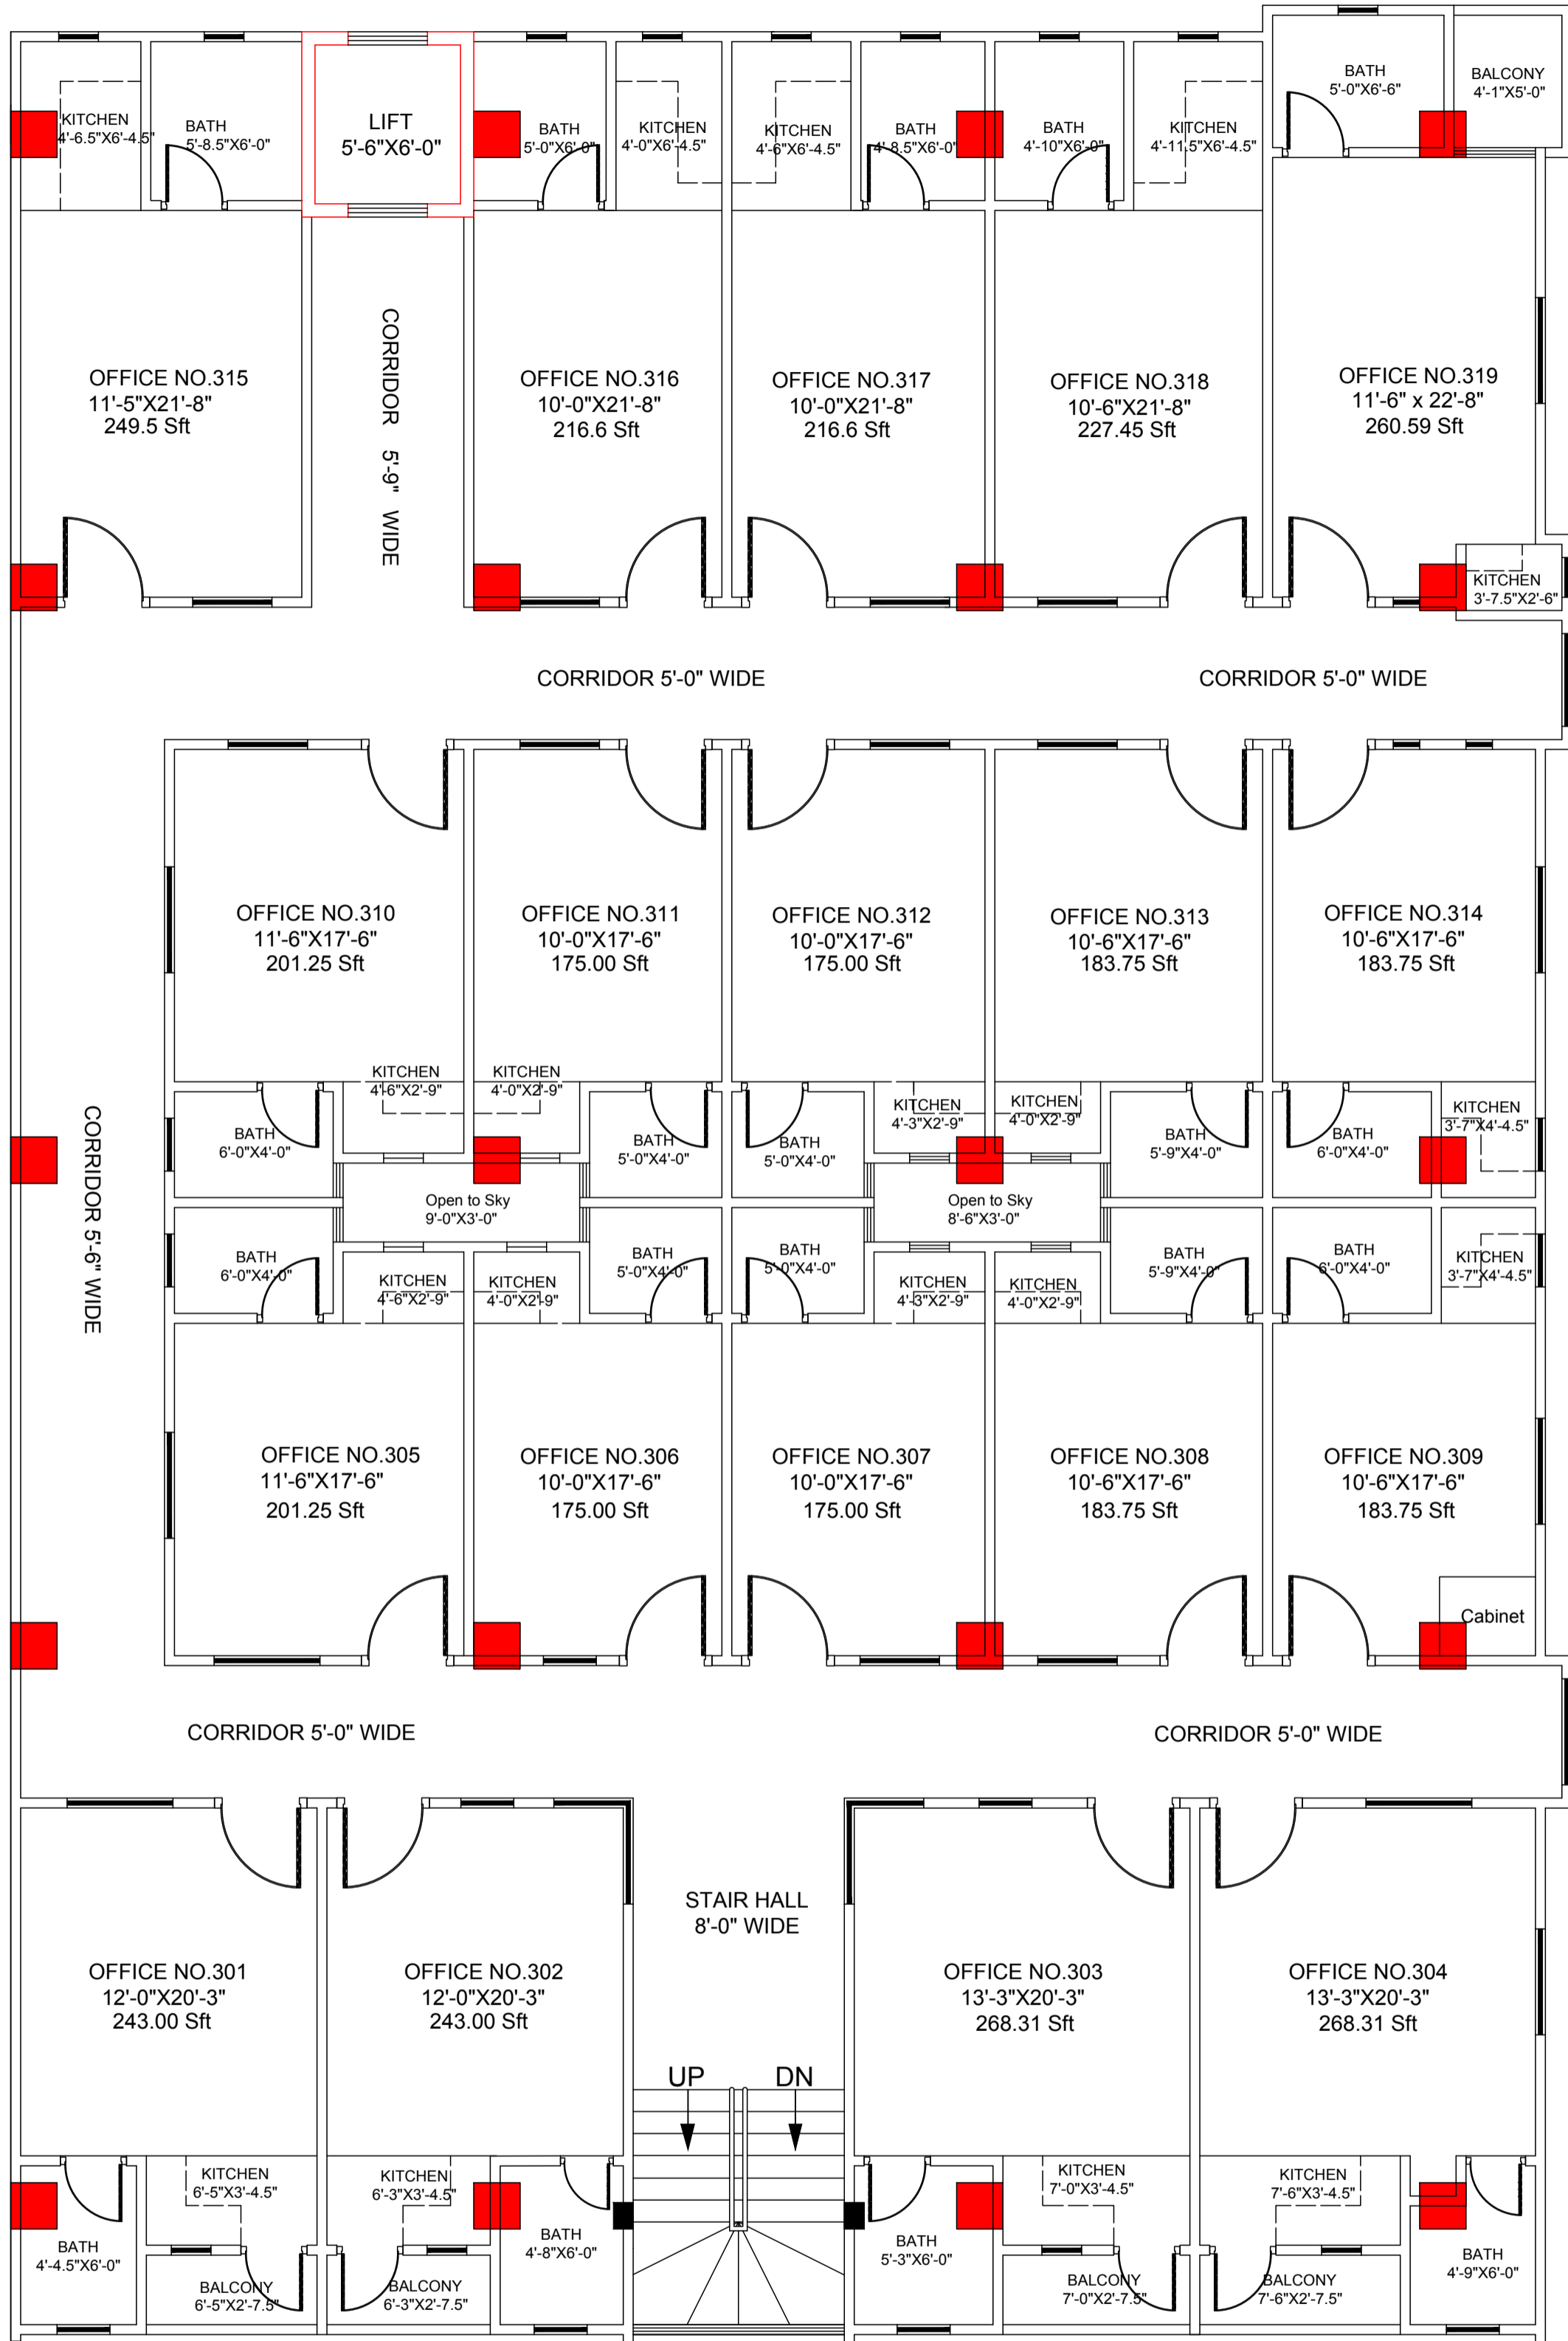

Second Floor Plan
 scale = 1/8 = 1'-0"

 <p>HUSSAIN CO Pvt.Ltd REAL ESTATE & BUILDERS Architects , Engineers , Interior Designers , Land Scape Designers and Construction Mangers Ph: 051-5428555 , 0334-8761875 Email: it@hussaincolimited.com</p>	DESIGN BY	TUQEER PAUL	LOCATION	DATE	SCALE	
	SUBMITTED BY	SAJID RASHEED		CP-61, Street no:36 Block H, Exress Highway Soan Garden Islamabad	10-06-2019	1/8=1'-0"
	RECOMMENDED BY	CEO.RAFIQUE HUSSAIN			DRG NO	
	APPROVED BY				HCPL/CBC	