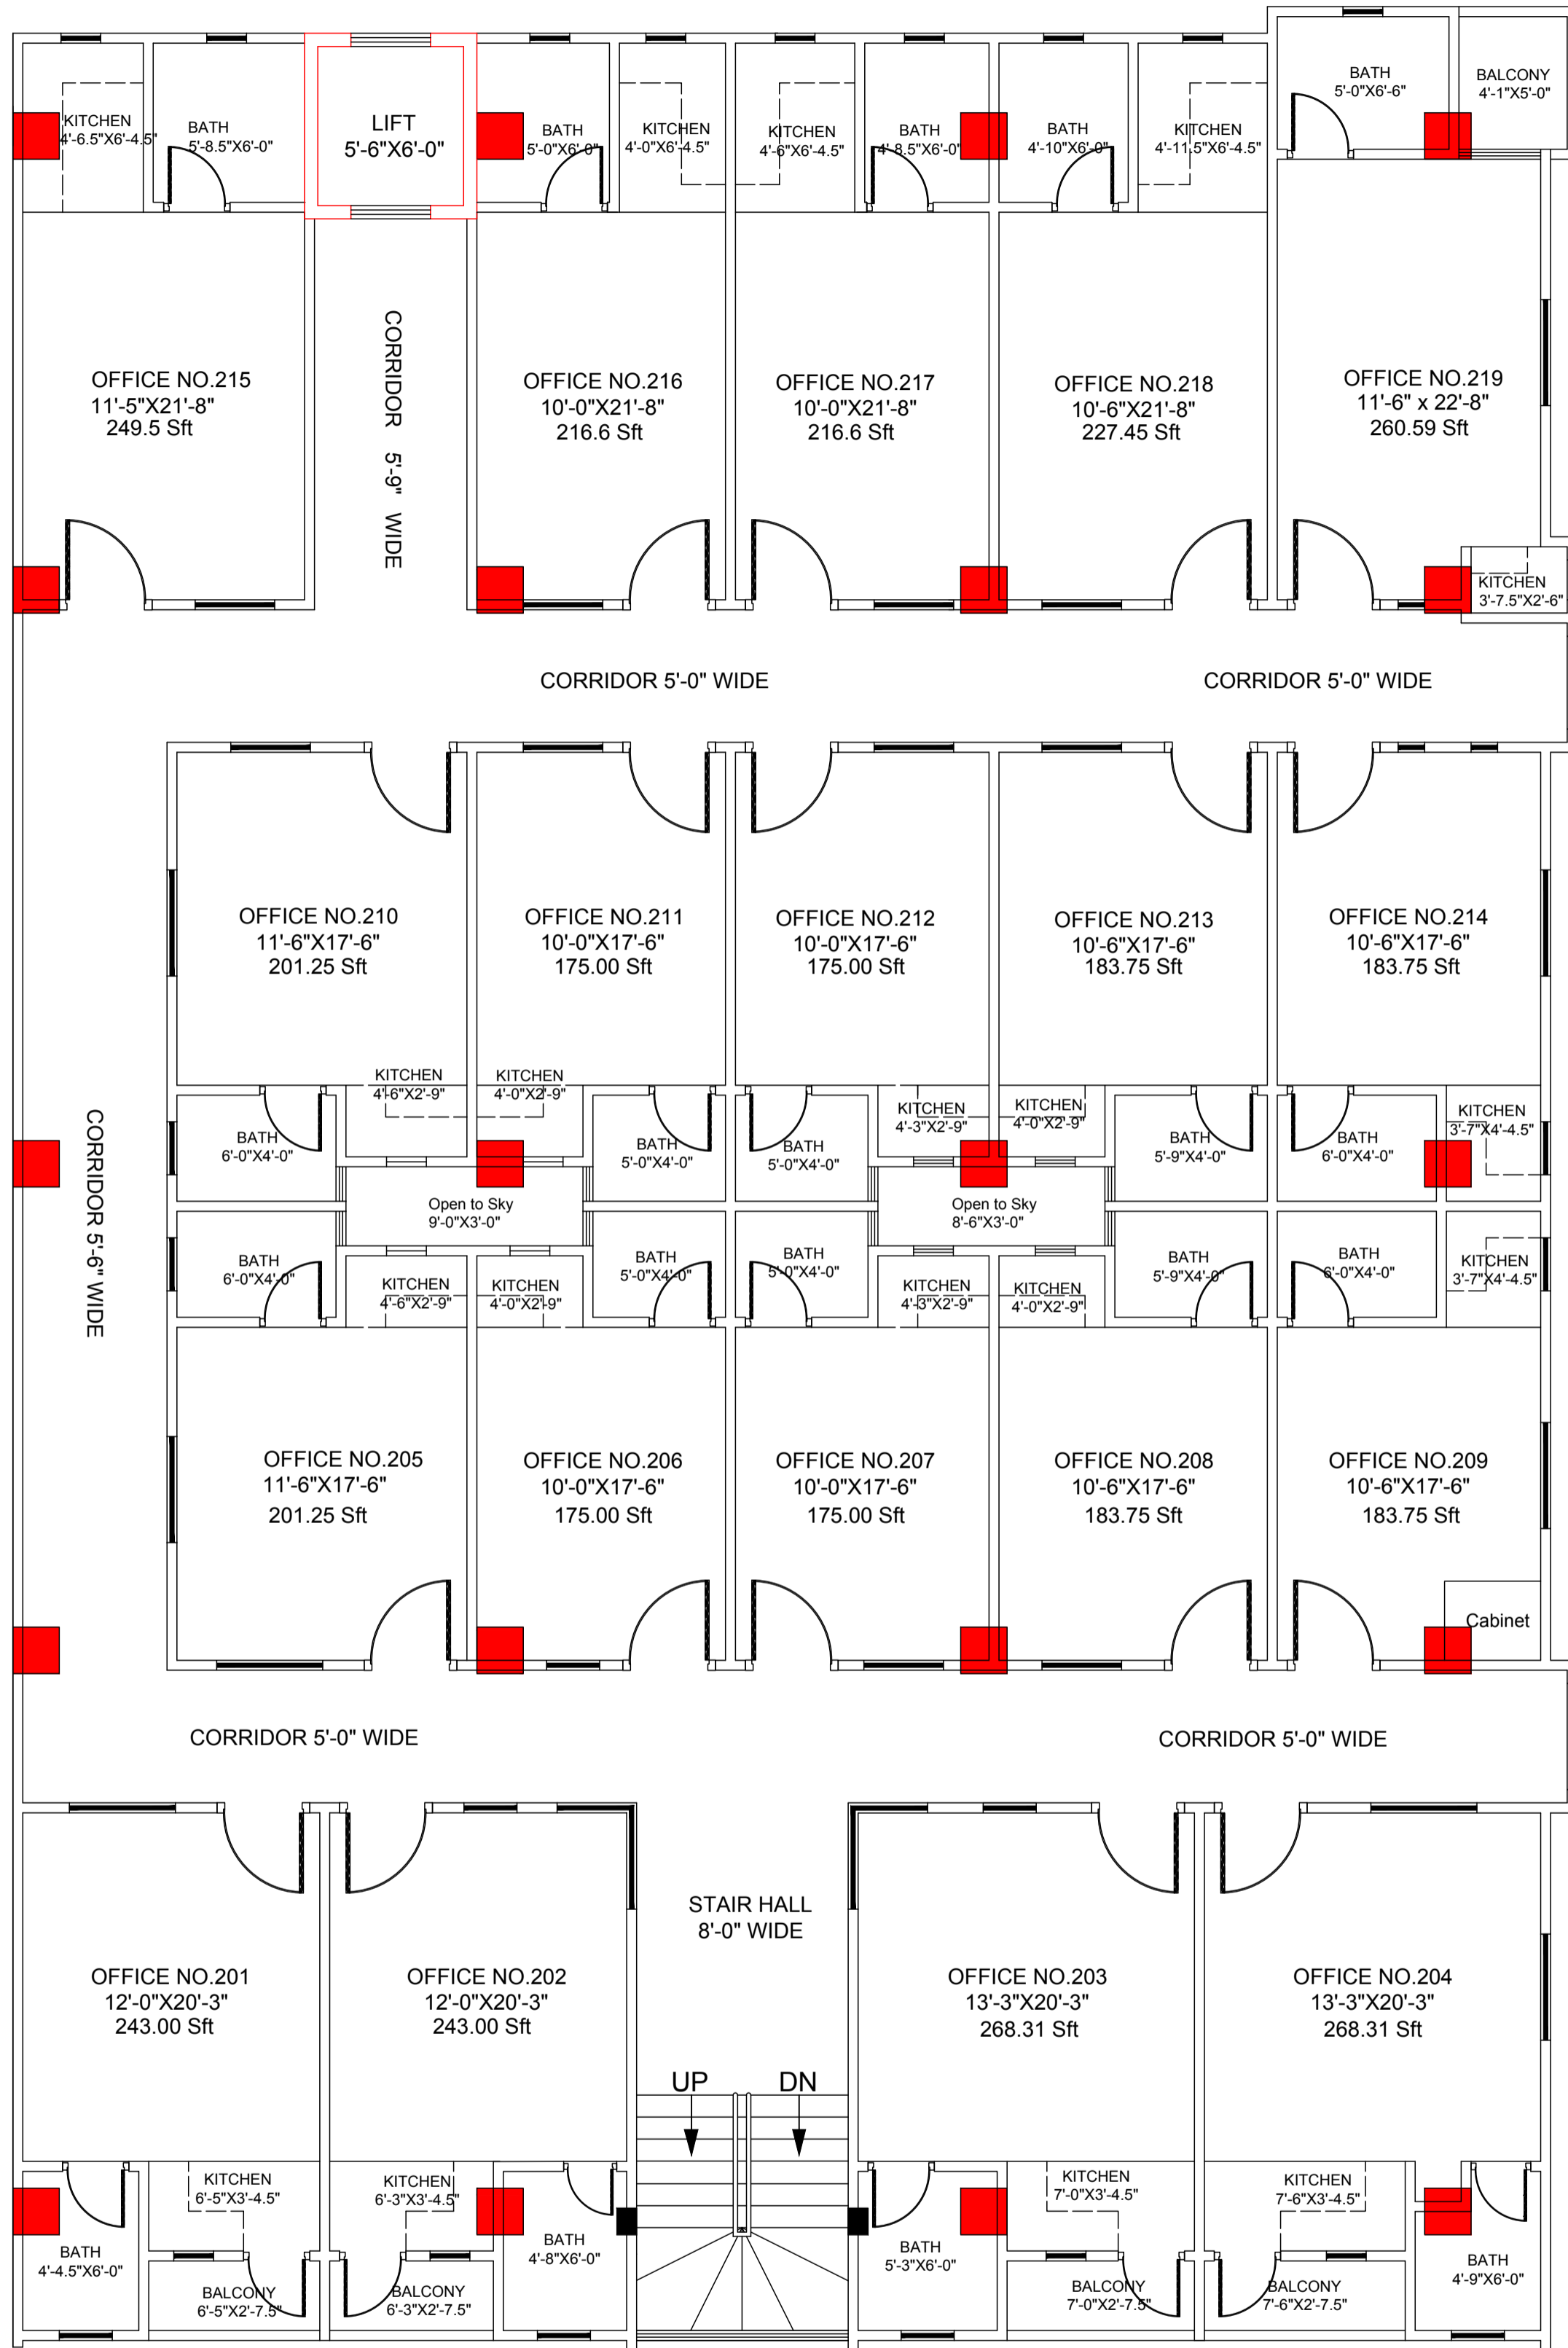

Second Floor Plan
scale = 1/8 = 1'-0"

HUSSAIN CO Pvt.Ltd REAL ESTATE & BUILDERS Architects , Engineers , Interior Designers , Land Scape Designers and Construction Mangers Ph: 051-5428555 , 0334-8761875 Email: it@hussaincolimited.com	DESIGN BY	TUQEER PAUL	LOCATION	DATE	SCALE	
	SUBMITTED BY	SAJID RASHEED		CP-61, Street no:36 Block H, Exress Highway Soan Garden Islamabad	10-06-2019	1/8=1'-0"
	RECOMMENDED BY	CEO.RAFIQUE HUSSAIN			DRG NO	
	APPROVED BY				HCPL/CBC