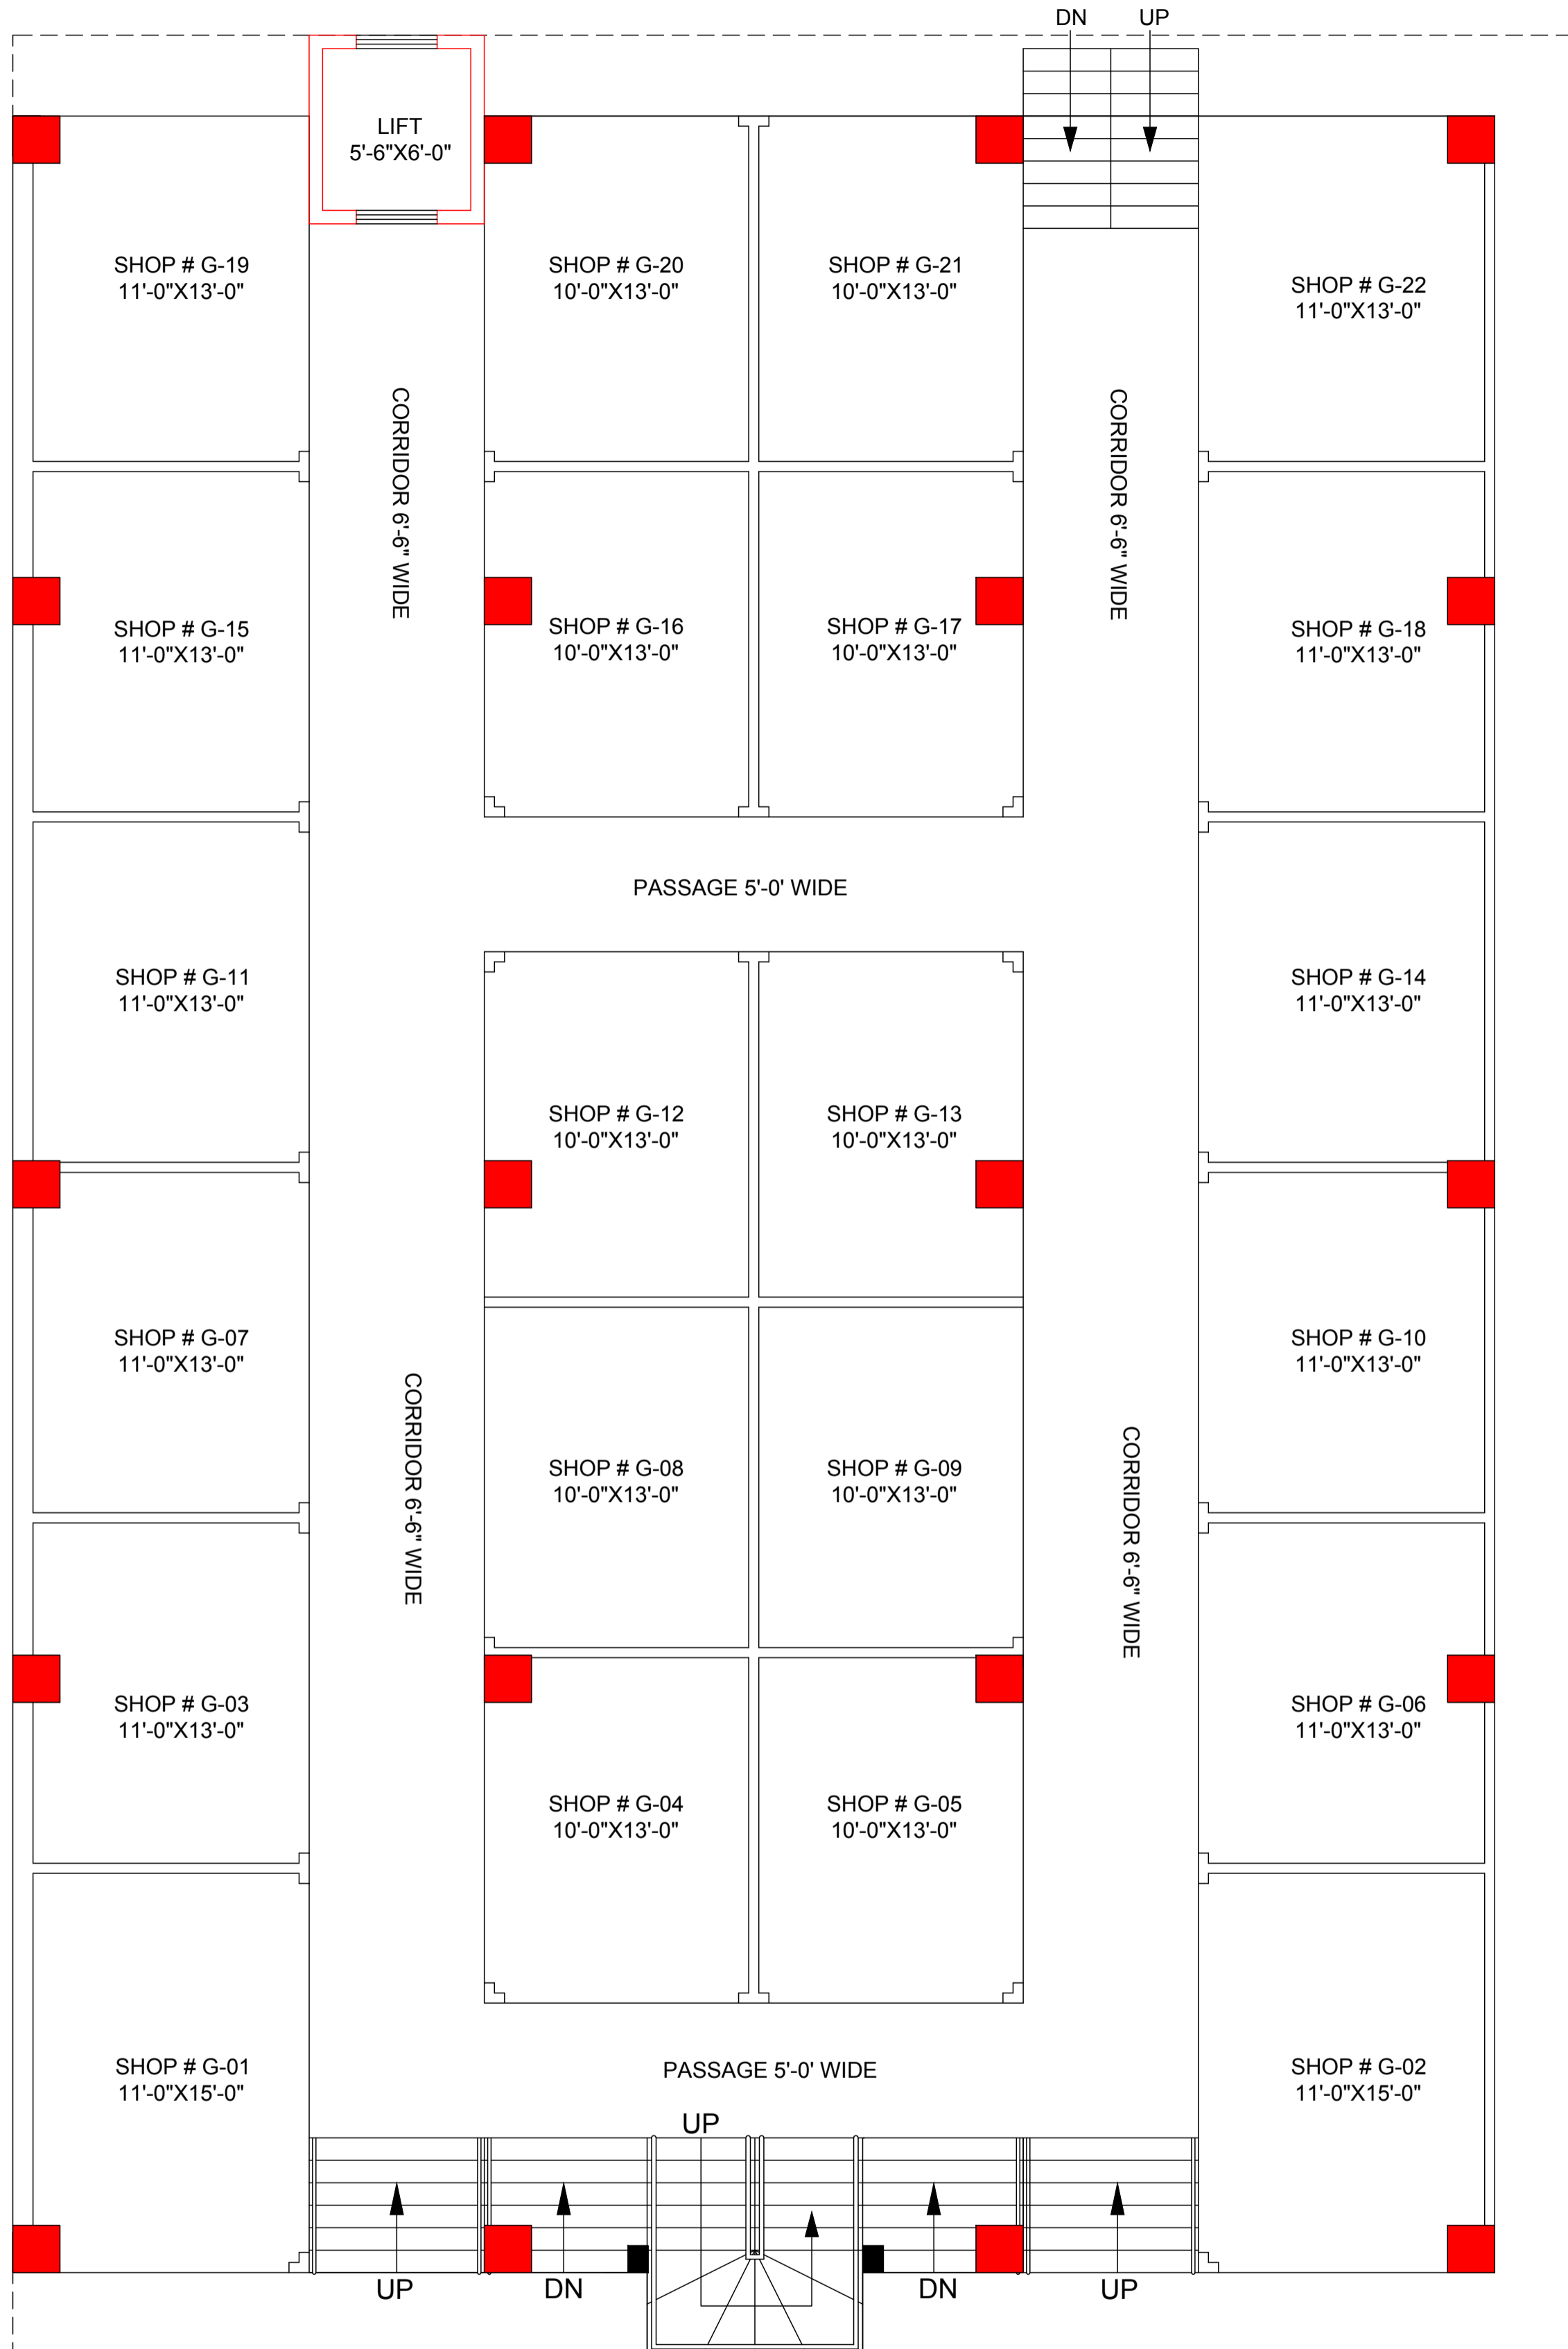

STREET

Ground Floor Plan

scale = 1/8" = 1'-0"

HUSSAIN CO Pvt.Ltd
REAL ESTATE & BUILDERS
Architects , Engineers , Interior Designers , Land Scape
Designers and Construction Mangers
Ph: 051-5428555 , 0334-8761875
Email: it@hussaincolimited.com

DESIGN BY	TUQEER PAUL
SUBMITTED BY	SAJID RASHEED
RECOMMENDED BY	CEO.RAFIQUE HUSSAIN
APPROVED BY	

LOCATION
CP-61,Street no:36 Block H,
Exress Highway Soan Garden Islamabad

DATE	SCALE
10-06-2019	1/8=1'-0"
DRG NO	
HCPL/CBC	

..logo.jpg