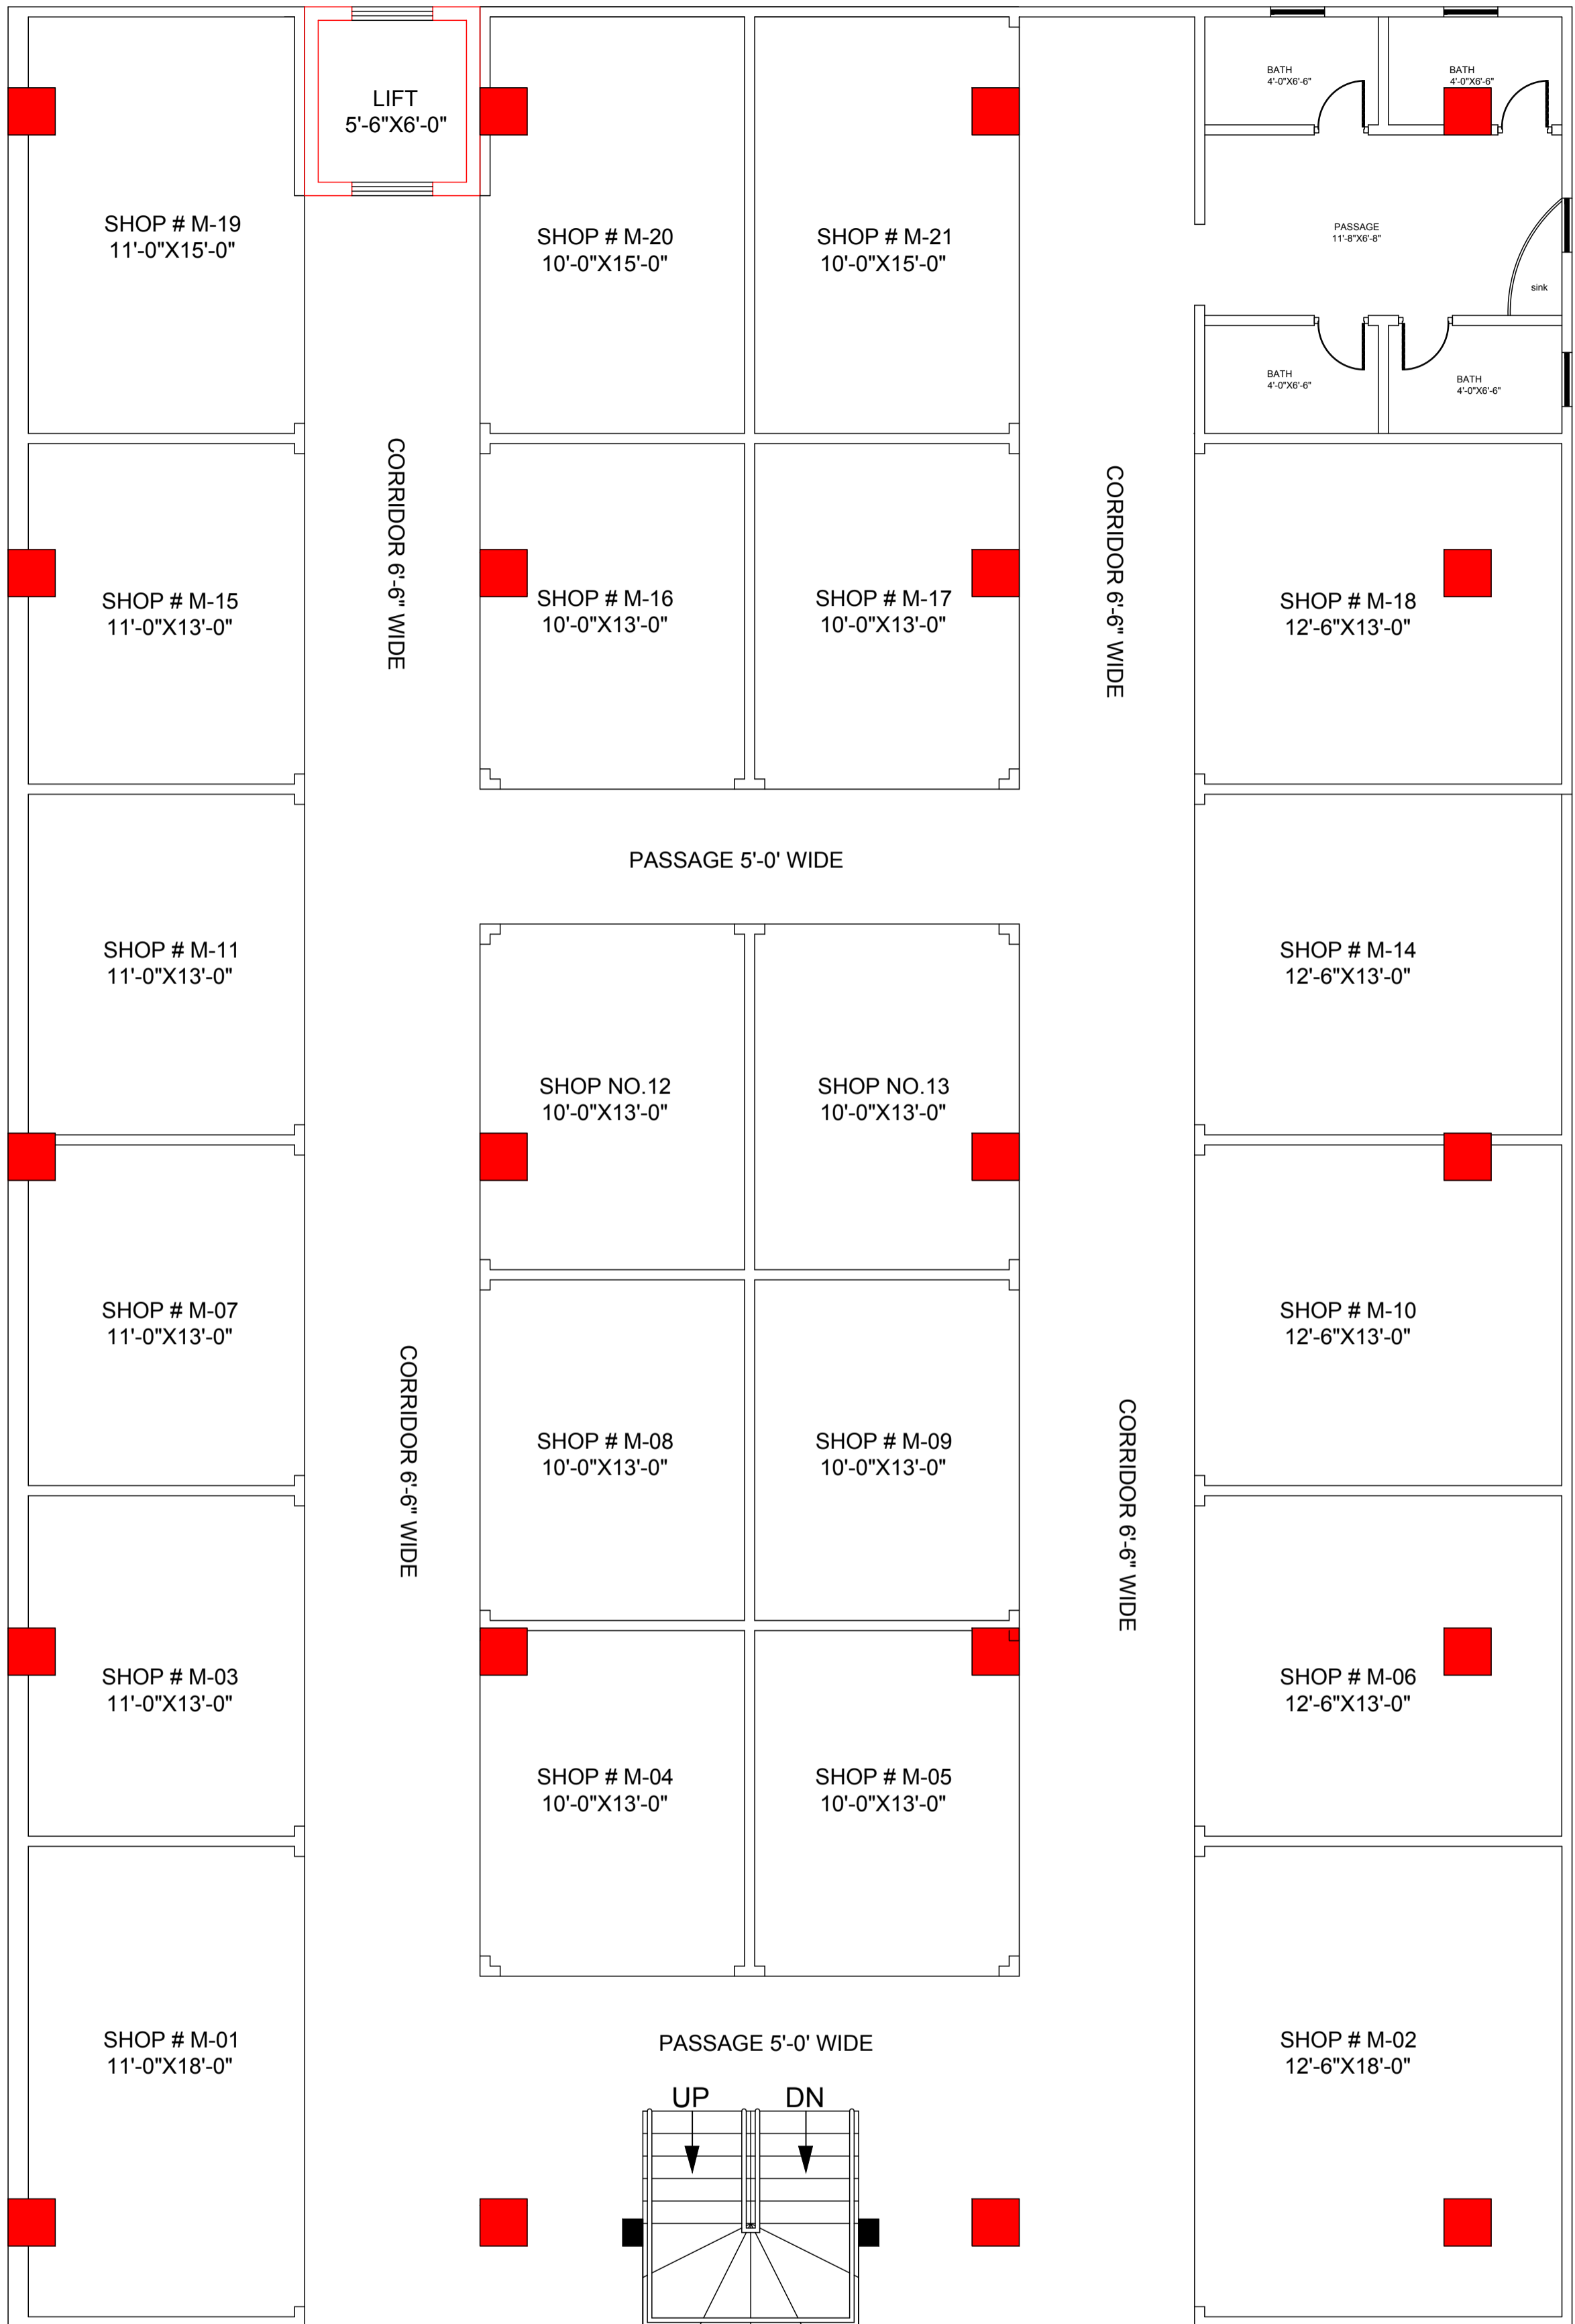

Mezzanine Floor Plan

scale = 1/8 = 1'-0"

HUSSAIN CO Pvt.Ltd REAL ESTATE & BUILDERS

Architects , Engineers , Interior Designers , Land Scape
Designers and Construction Mangers
Ph: 051-5428555 , 0334-8761875
Email: it@hussaincolimited.com

DESIGN BY	TUQEER PAUL
SUBMITTED BY	SAJID RASHEED
RECOMMENDED BY	CEO.RAFIQUE HUSSAIN
APPROVED BY	

LOCATION
CP-61, Street no:36 Block H,
Exress Highway Soan Garden Islamabad

DATE	10-06-2019	SCALE	1/8=1'-0"
DRG NO	HCPL/CBC		

..logo.jpg